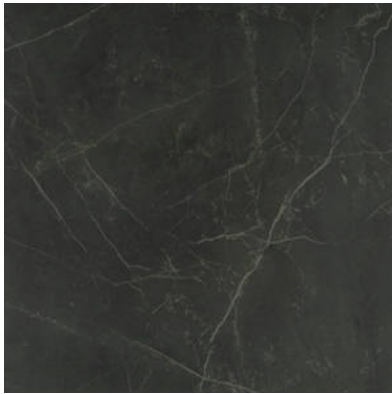

## PRODUCT TIVOLI NERO POLISHED 32X32

---

Tile | 31"x31" | Glazed Porcelain

## TECHNICAL DATA

CODE: QULX-TI-5PN2  
NAME: Tivoli Nero Polished 32X32  
SIZE: 31"x31"  
SERIES: Luxury  
FINISH: Polished  
LOOK: Marble Look  
BILLING UNIT: SF  
EDGE: Rectified  
FAMILY: Tile  
FROST RESISTANCE: Yes  
PEI: 4  
STYLE: Contemporary  
SUITABLE FOR: Indoor|Shower  
TYPOLOGY: Glazed Porcelain  
TYPE OF PIECE: Field Tile  
USE: Floor and Wall