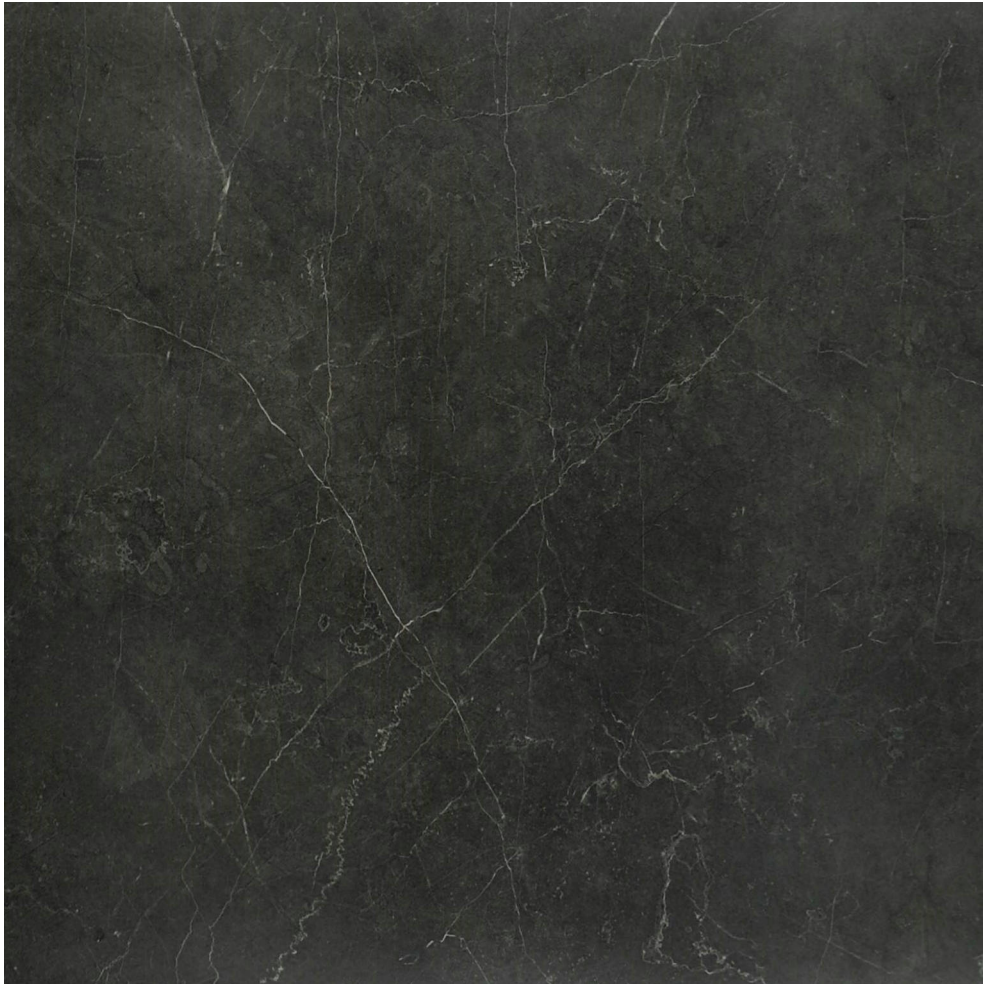

## PRODUCT TIVOLI NERO POLISHED 32X32

---

Tile | 31"x31" | Glazed Porcelain

## TECHNICAL DATA

CODE: QULX-TI-5PN2  
NAME: Tivoli Nero Polished 32X32  
SIZE: 31"x31"  
SERIES: Luxury  
FINISH: Polished  
LOOK: Marble Look  
BILLING UNIT: SF  
EDGE: Rectified  
FAMILY: Tile  
FROST RESISTANCE: Yes  
PEI: 4  
STYLE: Contemporary  
SUITABLE FOR: Indoor|Shower  
TYPOLOGY: Glazed Porcelain  
TYPE OF PIECE: Field Tile  
USE: Floor and Wall