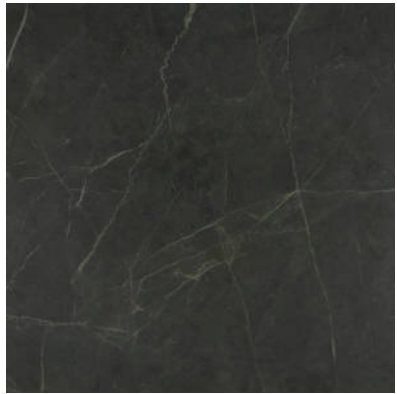

## PRODUCT TIVOLI NERO POLISHED 32X32

---

Tile | 31"x31" | Glazed Porcelain

## TECHNICAL DATA

CODE: QULX-TI-5PN2  
NAME: Tivoli Nero Polished 32X32  
SIZE: 31"x31"  
SERIES: Luxury  
FINISH: Polished  
LOOK: Marble Look  
BILLING UNIT: SF  
EDGE: Rectified  
FAMILY: Tile  
FROST RESISTANCE: Yes  
PEI: 4  
STYLE: Contemporary  
SUITABLE FOR: Indoor|Shower  
TYPOLOGY: Glazed Porcelain  
TYPE OF PIECE: Field Tile  
USE: Floor and Wall