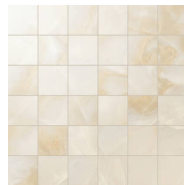

Magical Dark Grey Polished 12x24
12"x24" | Porcelain

Charmed Beige Matte 12x24
12"x24" | Porcelain

Intrigue Ivory Polished 12x24
12"x24" | Porcelain

Intrigue Ivory Matte 12x24
12"x24" | Porcelain

Charmed Beige Polished 12x24
12"x24" | Porcelain

Magical Dark Grey Matte 12x24
12"x24" | Porcelain

Magical Dark Grey Matte 2x2 Mosaic
12"x12" | Porcelain

Charmed Beige Matte 2x2 Mosaic
12"x12" | Porcelain

Rendezvous White Matte 2x2 Mosaic
12"x12" | Porcelain

Intrigue Ivory Matte 2x2 Mosaic
12"x12" | Porcelain

Magical Dark Grey Polished 3x12
3"x12" | Porcelain

Intrigue Ivory Polished 3x12
3"x12" | Porcelain

Charmed Beige Polished 3x12
3"x12" | Porcelain

Rendezvous White Polished 3x12
3"x12" | Porcelain