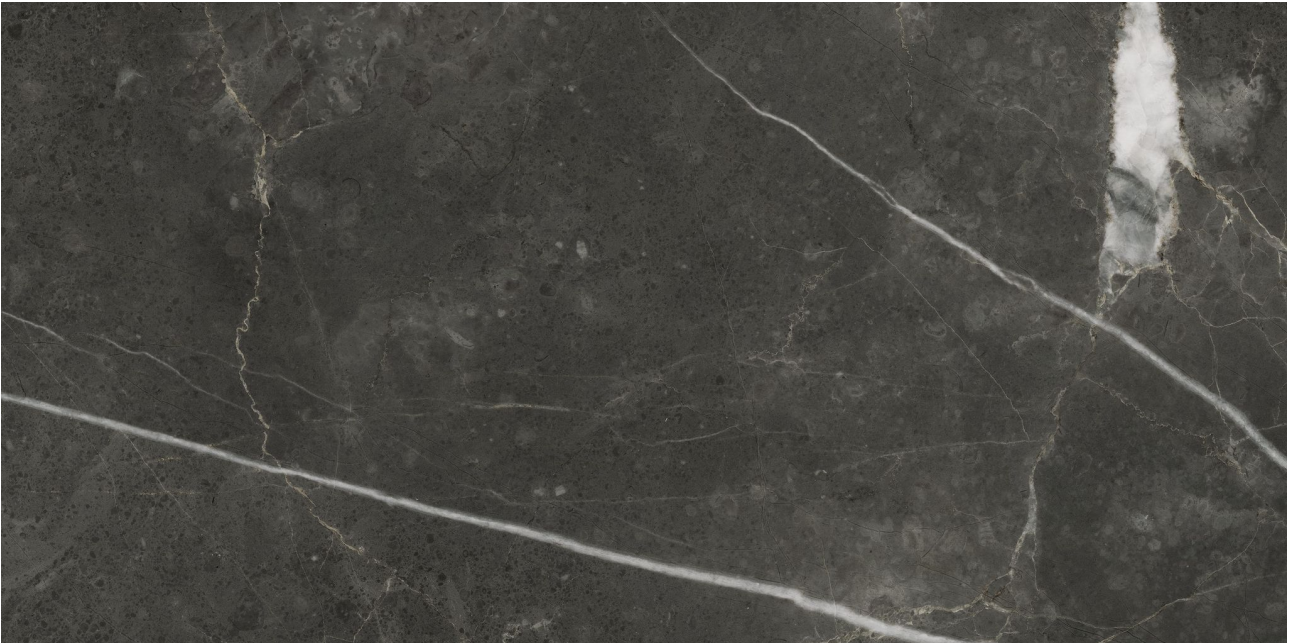

Tiles by Kia

PRODUCT FLORENCE 12X24F CARBON TEXTURE

Tile | 12"x24" | Glazed Porcelain

GRAPHIC VARIETY

TECHNICAL DATA

CODE: QUFC-CA-2T
NAME: Florence 12X24F Carbon Texture
SIZE: 12"x24"
SERIES: Florence
FINISH: Texture
LOOK: Marble Look
BREAKING STRENGTH (APH): >350 - >1600
BILLING UNIT: SF
CHEMICAL RESISTANCE (APH): CLASS A
DCOF (APH): MATTE ≥ 0.60
FAMILY: Tile
FROST RESISTANCE: Yes
PEI: 4
R VALUE (APH): MATTE R10
SHADE VARIATION: V3
STAIN RESISTANCE (APH): CLASS A & 5
STYLE: Contemporary
SUITABLE FOR: Indoor, Outdoor, Pool, Backsplash, Shower
TYPOLOGY: Glazed Porcelain
THICKNESS (APH): 8.4 mm
TYPE OF PIECE: Field Tile
USE: Floor and Wall
WATER ABSORPTION (APH): $\leq 0.5\%$