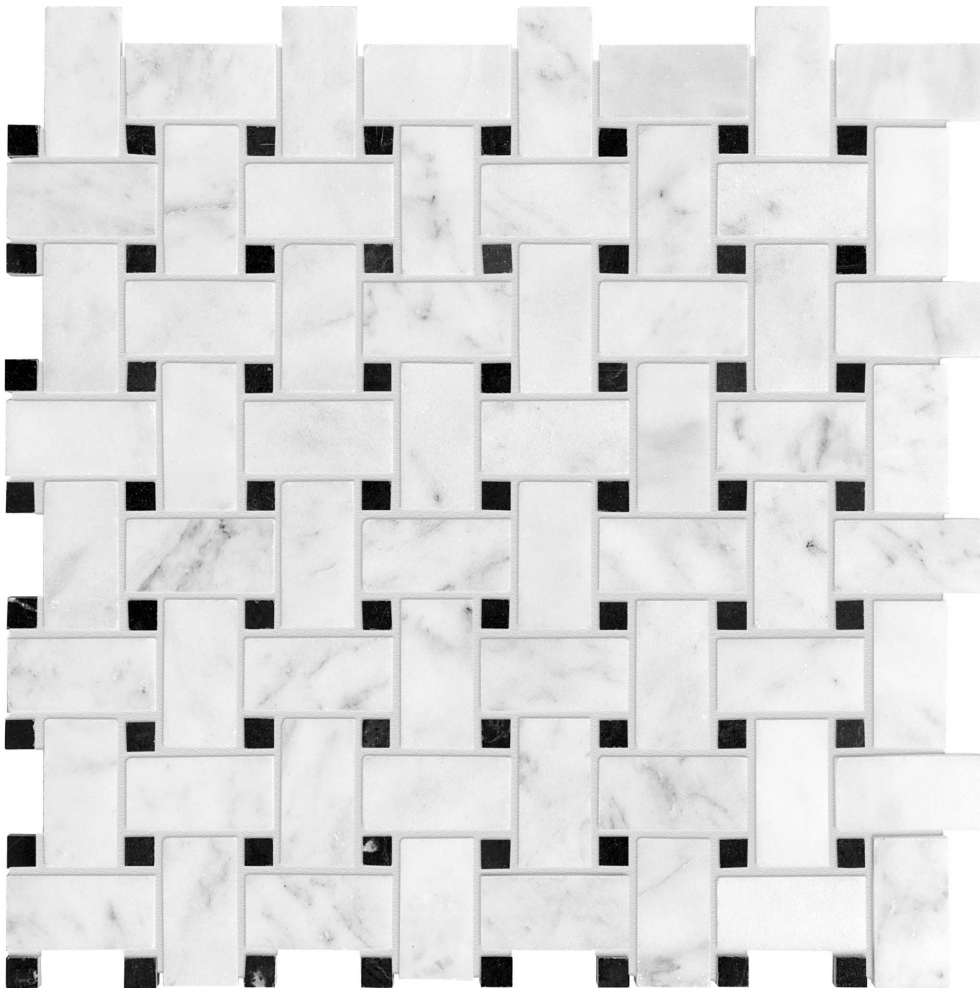

### BIANCO VENATINO BASKETWEAVE POLISHED MOSAIC

---

Stone | 12"x12" | Marble

SUITABLE FOR: Indoor|Shower

TYPOLOGY: Marble

TYPE OF PIECE: Mosaic

USE: Floor and Wall

NOTES: Sheet size shown is approximate. Actual dimensions refer to individual mosaic chips.