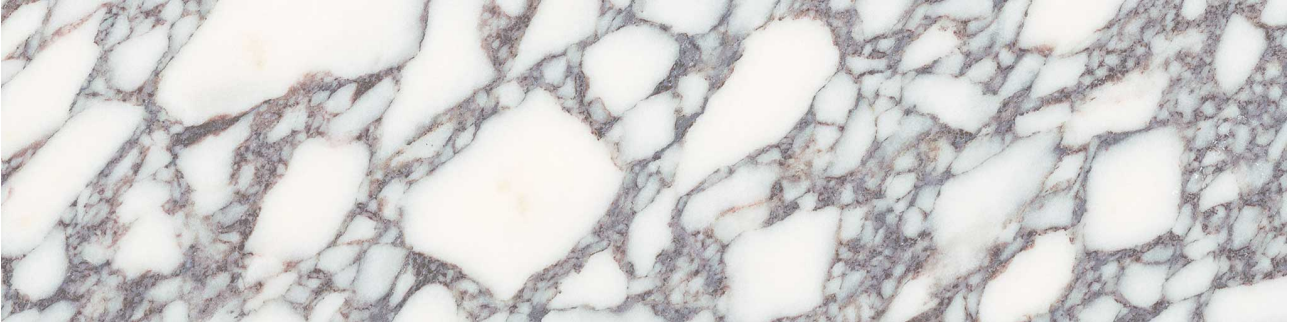

Tiles by Kia

PRODUCT VIOLA ROCCIA 3X12

Stone | 3"x12" | Marble

TECHNICAL DATA

CODE: AS5000-05640
NAME: Viola Roccia 3x12
SIZE: 3"x12"
SERIES: Viola Roccia
FINISH: Honed
BILLING UNIT: SF
EDGE: Straight Edge
FAMILY: Stone
SUITABLE FOR: Indoor|Shower
TYPOLOGY: Marble
TYPE OF PIECE: Field Tile
USE: Floor and Wall