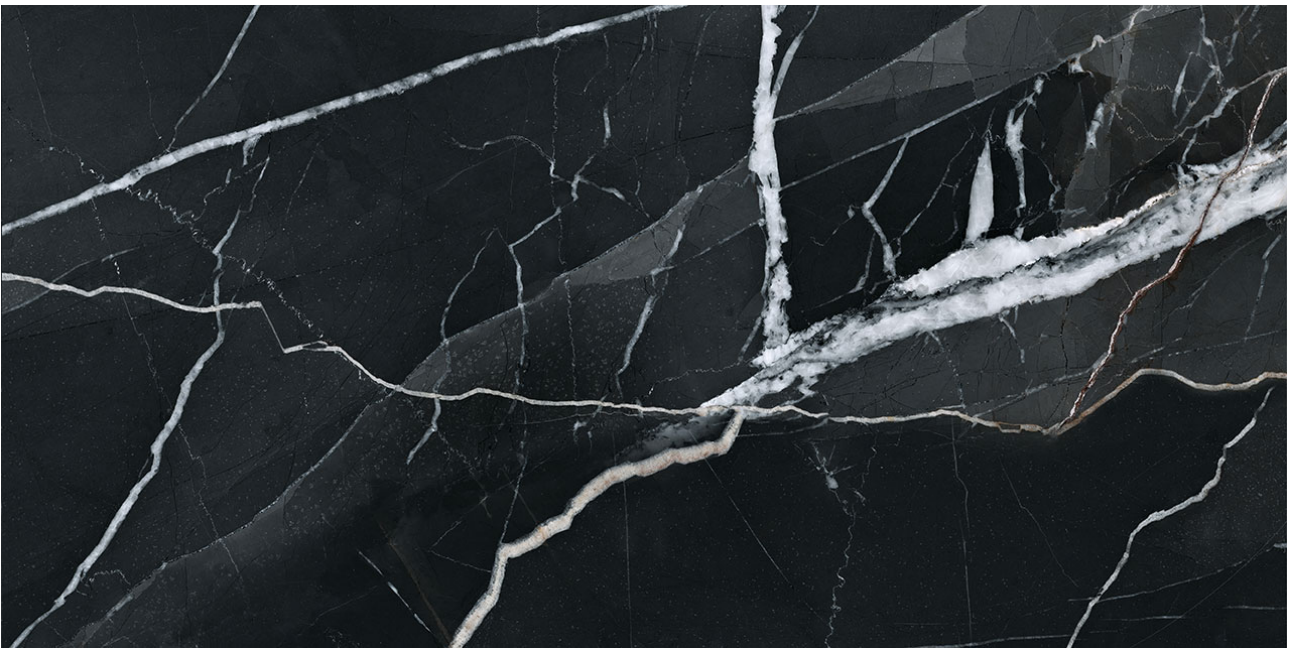

### TECHNICAL DATA

CODE: QUSW-RV-5P

NAME: Royal Stoneworks 12X24 Regal Black Vein Polished

SIZE: 12"x24"

SERIES: Royal Stoneworks

FINISH: Polished

LOOK: Stone Look

EDGE: Rectified

FAMILY: Tile

FROST RESISTANCE: Yes

SPECIAL ORDER: Special Order

STYLE: Contemporary

SUITABLE FOR: Indoor|Shower

TPOLOGY: Porcelain

TYPE OF PIECE: Field Tile

USE: Floor and Wall