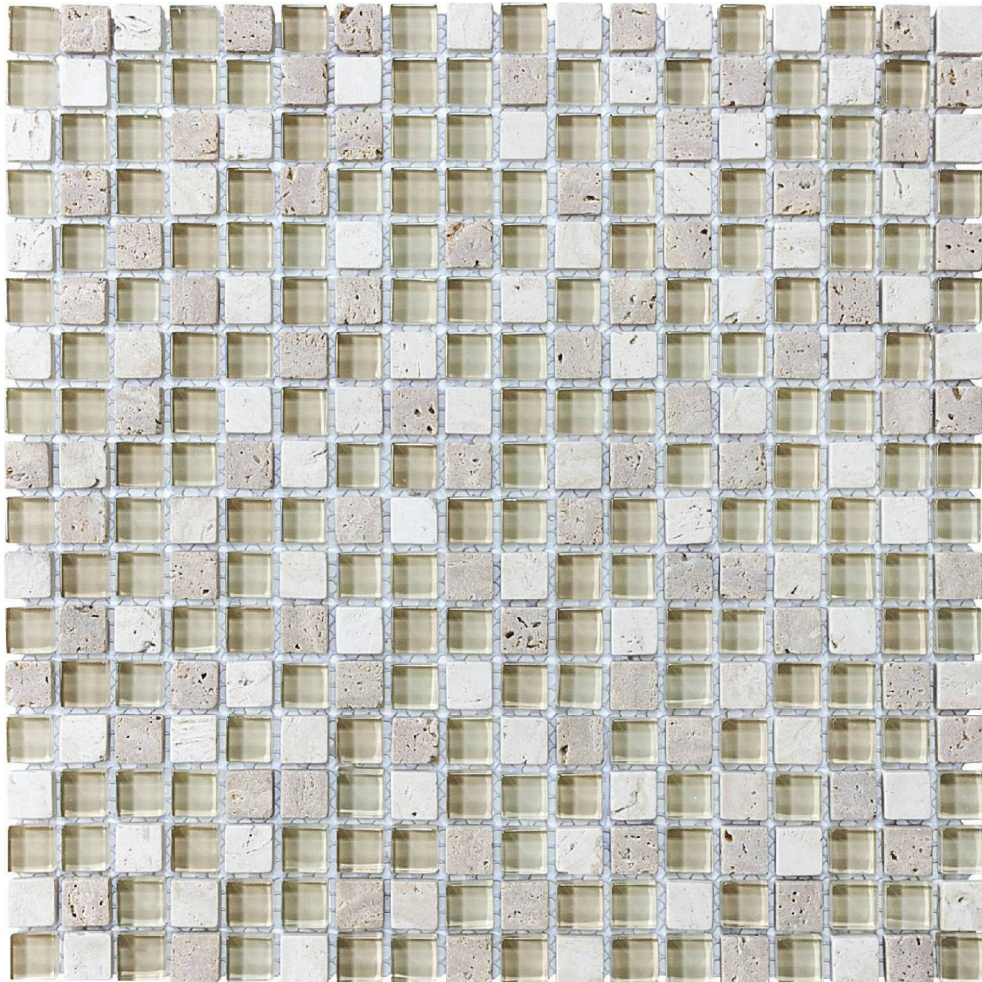

# Tiles by Kia

---

### 5/8X5/8 CREME BRULEE MOSAIC

---

Mosaic and Decorative Tile | 12"x12" | Mixed Materials

## TECHNICAL DATA

CODE: AC3001-01150

NAME: 5/8X5/8 Creme Brulee Mosaic

SIZE: 12"x12"

SERIES: Glass Stone

FINISH: Matt

LOOK: Multi-Look Mosaics

BILLING UNIT: SF

FAMILY: Mosaic and Decorative Tile

SPECIAL ORDER: Special Order

SUITABLE FOR: Indoor

TPOLOGY: Mixed Materials

TYPE OF PIECE: Mosaic

USE: Floor and Wall

NOTES: This product is special order and cannot be cancelled, returned, or refunded