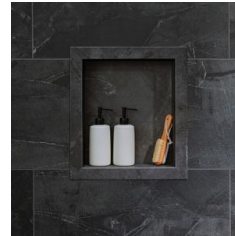

Tiles by Kia

SERIES CRACKED SLATE PLUS

Stone Look | | SPC

PRODUCTS

Cracked Slate Shower Wall Kit 36x60x78
36"x60"x78" | SPC

Cracked Slate Gloss Shower Wall Kit 36x60x94
36"x60"x94" | SPC

Cracked Slate Shower Wall Kit 32x60x78
32"x60"x78" | SPC

Cracked Slate Gloss Shower Wall Kit 32x60x94
32"x60"x94" | SPC

Cracked Slate Shower Wall Kit 30x60x78
30"x60"x78" | SPC

Cracked Slate Gloss Shower Wall Kit 30x60x94
30"x60"x94" | SPC

Cracked Slate Shower Wall Kit 36x36x78
36"x36"x78" | SPC

Cracked Slate Shower Bench 26x18.63x3
26"x18.63"x3" | SPC

Cracked Slate Niche 14.5x12 inside
14.5"x12"x2" | SPC

Cracked Slate Shower Shelf 14.56x7.12x2
14.5"x12"x2" | SPC

ROOM SCENES

Size	Product type	BOX			PALLET		
		pcs	sqft	lb	boxes	sqft	lb
36"x60"x94"							
36"x60"x78"							
32"x60"x78"							
32"x60"x94"							
30"x60"x78"							
30"x60"x94"							
36"x36"x78"							
26"x18.63"x3"							
14.5"x12"x2"							