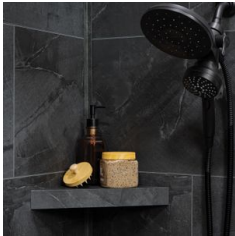

Tiles by Kia

SERIES CRACKED SLATE PLUS

Stone Look | | SPC

PRODUCTS

Cracked Slate Shower Wall Kit 36x60x78
36"x60"x78" | SPC

Cracked Slate Gloss Shower Wall Kit 36x60x94
36"x60"x94" | SPC

Cracked Slate Shower Wall Kit 32x60x78
32"x60"x78" | SPC

Cracked Slate Gloss Shower Wall Kit 32x60x94
32"x60"x94" | SPC

Cracked Slate Shower Wall Kit 30x60x78
30"x60"x78" | SPC

Cracked Slate Gloss Shower Wall Kit 30x60x94
30"x60"x94" | SPC

Cracked Slate Shower Wall Kit 36x36x78
36"x36"x78" | SPC

Cracked Slate Shower Bench 26x18.63x3
26"x18.63"x3" | SPC

Cracked Slate Niche 14.5x12 inside
14.5"x12"x2" | SPC

Cracked Slate Shower Shelf 14.56x7.12x2
14.5"x12"x2" | SPC

ROOM SCENES

Size	Product type	BOX			PALLET		
		pcs	sqft	lb	boxes	sqft	lb
36"x60"x94"							
36"x60"x78"							
32"x60"x78"							
32"x60"x94"							
30"x60"x78"							
30"x60"x94"							
36"x36"x78"							
26"x18.63"x3"							
14.5"x12"x2"							