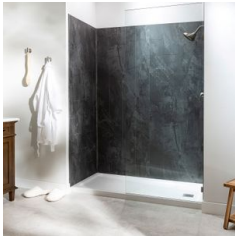

Tiles by Kia

SERIES CRACKED SLATE PLUS

Stone Look | | SPC

PRODUCTS

Cracked Slate Shower Wall Kit 36x60x78
36"x60"x78" | SPC

Cracked Slate Gloss Shower Wall Kit 36x60x94
36"x60"x94" | SPC

Cracked Slate Shower Wall Kit 32x60x78
32"x60"x78" | SPC

Cracked Slate Gloss Shower Wall Kit 32x60x94
32"x60"x94" | SPC

Cracked Slate Shower Wall Kit 30x60x78
30"x60"x78" | SPC

Cracked Slate Gloss Shower Wall Kit 30x60x94
30"x60"x94" | SPC

Cracked Slate Shower Wall Kit 36x36x78
36"x36"x78" | SPC

Cracked Slate Shower Bench 26x18.63x3
26"x18.63"x3" | SPC

Cracked Slate Niche 14.5x12 inside
14.5"x12"x2" | SPC

Cracked Slate Shower Shelf 14.56x7.12x2
14.5"x12"x2" | SPC

ROOM SCENES

Size	Product type	BOX			PALLET		
		pcs	sqft	lb	boxes	sqft	lb
36"x60"x94"							
36"x60"x78"							
32"x60"x78"							
32"x60"x94"							
30"x60"x78"							
30"x60"x94"							
36"x36"x78"							
26"x18.63"x3"							
14.5"x12"x2"							