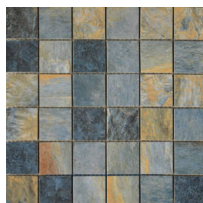

Tiles by Kia

SERIES VERMONT SLATE

Stone Look | | Porcelain

PRODUCTS

Copper 12x24
12"x24" | Porcelain

Jade 12x24
12"x24" | Porcelain

Sky 12x24
12"x24" | Porcelain

Volcano 12x24
12"x24" | Porcelain

Copper 3x24 Bullnose
3"x24" | Porcelain

Jade 3x24 Bullnose
3"x24" | Porcelain

Sky 3x24 Bullnose
3"x24" | Porcelain

Volcano 3x24 Bullnose
3"x24" | Porcelain

Copper 2x2 Mosaic
12"x12" | Porcelain

Jade 2x2 Mosaic
12"x12" | Porcelain

Sky 2x2 Mosaic
12"x12" | Porcelain

Volcano 2x2 Mosaic
12"x12" | Porcelain

ROOM SCENES

Size	Product type	BOX			PALLET		
		pcs	sqft	lb	boxes	sqft	lb
12"x24"	Field Tile	7	13.56		40		
3"x24"	Bullnose	18					
12"x12"	Mosaic	6					