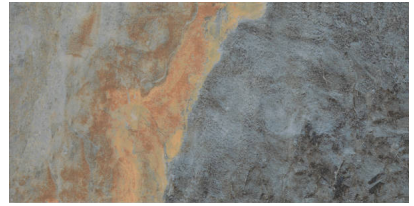

Tiles by Kia

SERIES VERMONT SLATE

Stone Look | | Porcelain

PRODUCTS

Copper 12x24
12"x24" | Porcelain

Jade 12x24
12"x24" | Porcelain

Sky 12x24
12"x24" | Porcelain

Volcano 12x24
12"x24" | Porcelain

Copper 3x24 Bullnose
3"x24" | Porcelain

Jade 3x24 Bullnose
3"x24" | Porcelain

Sky 3x24 Bullnose
3"x24" | Porcelain

Volcano 3x24 Bullnose
3"x24" | Porcelain

Copper 2x2 Mosaic
12"x12" | Porcelain

Jade 2x2 Mosaic
12"x12" | Porcelain