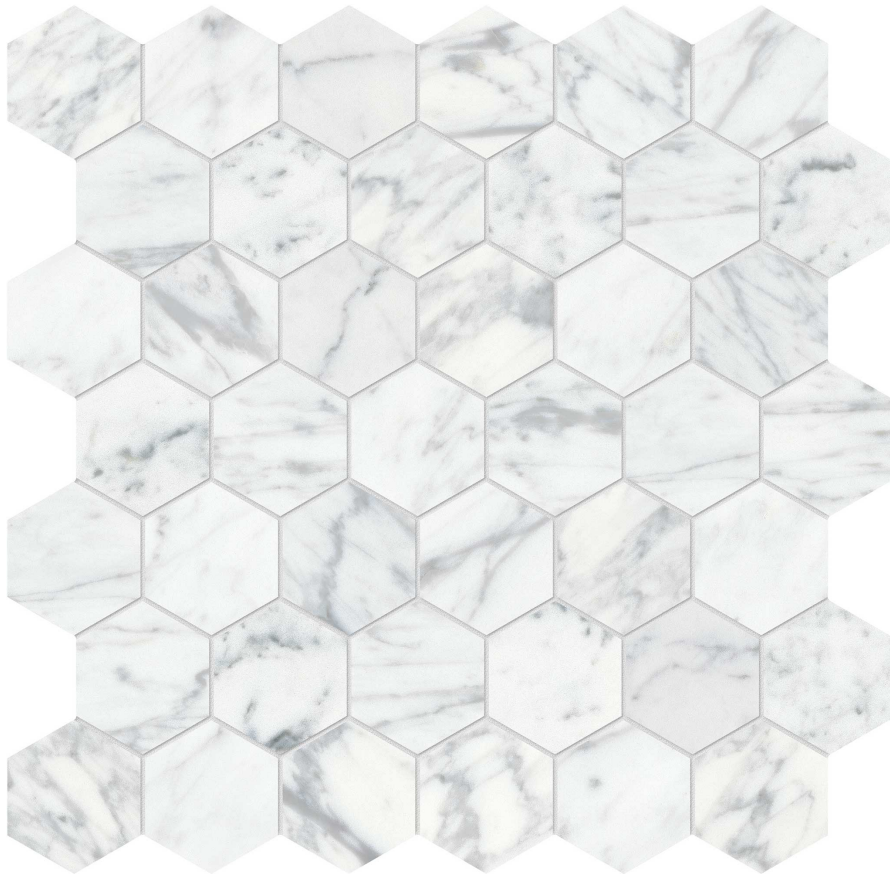

Tiles by Kia

PRODUCT

VIRTUE BIANCO 2 HEXAGON MOSAIC

Stone | 12"x12" | Marble

TECHNICAL DATA

CODE: AS5001-02770

NAME: Virtue Bianco 2 Hexagon Mosaic

SIZE: 12"x12"

SERIES: Virtue Bianco

FINISH: Honed

BILLING UNIT: SF

FAMILY: Stone

MOSAIC CHIP SIZE: 2"x2"

SUITABLE FOR: Indoor|Shower

TYPOLOGY: Marble

TYPE OF PIECE: Mosaic