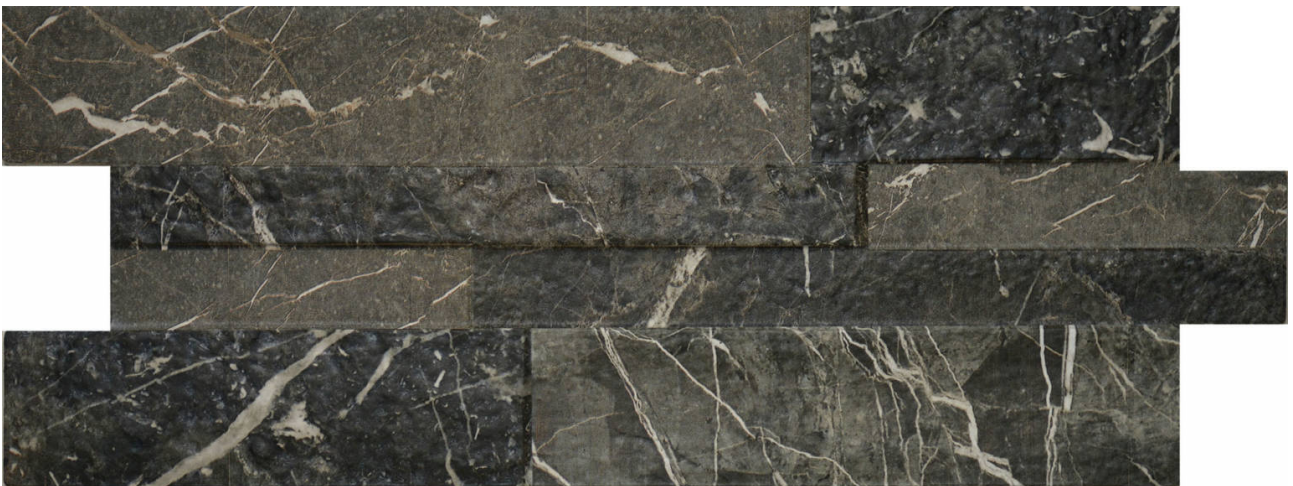

Tiles by Kia

PRODUCT
DANTE NERO 6X16

Tile | 6"x16" | Porcelain

GRAPHIC VARIETY

ROOM SCENES

TECHNICAL DATA

CODE: QUMI-DN-1
NAME: Dante Nero 6X16
SIZE: 6"x16"
SERIES: Milan
FINISH: Matt
LOOK: Stone Look
BILLING UNIT: SF
FAMILY: Tile
FROST RESISTANCE: Yes
STYLE: Classic
SUITABLE FOR: Indoor
TYPOLOGY: Porcelain
TYPE OF PIECE: Mosaic
USE: Wall only