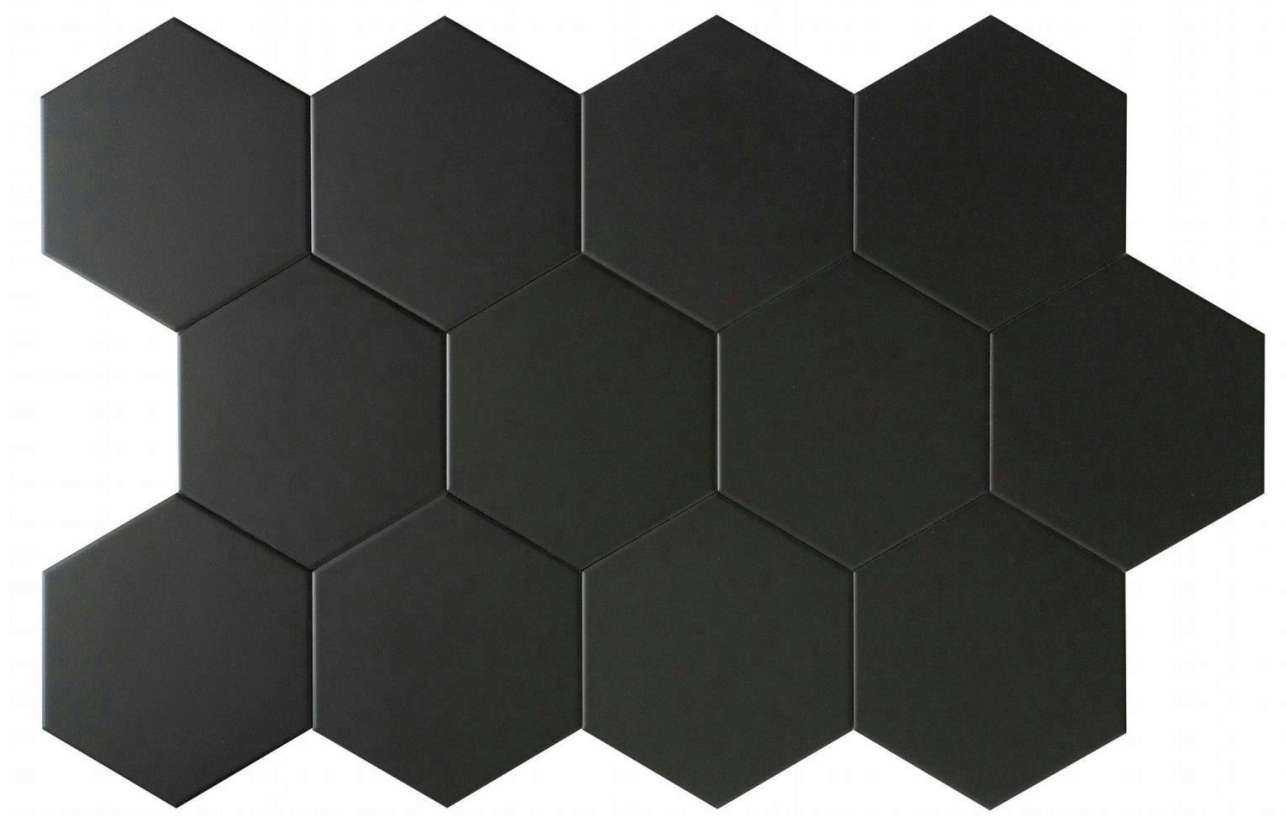

## PRODUCT VIDA 5.5X6.3" BLACK HEXAGON

---

Tile | 5.5"x6.3" | Porcelain

## TECHNICAL DATA

CODE: QUVI-BL-1  
NAME: Vida 5.5X6.3" Black Hexagon  
SIZE: 5.5"x6.3"  
SERIES: Vida  
FINISH: Matt  
LOOK: Mono-Color  
BILLING UNIT: SF  
FAMILY: Tile  
FROST RESISTANCE: Yes  
PEI: 3  
SHADE VARIATION: V1  
STYLE: Contemporary  
SUITABLE FOR: Indoor|Outdoor|Pool|Shower  
TYPOLOGY: Porcelain  
TYPE OF PIECE: Field Tile  
USE: Floor and Wall