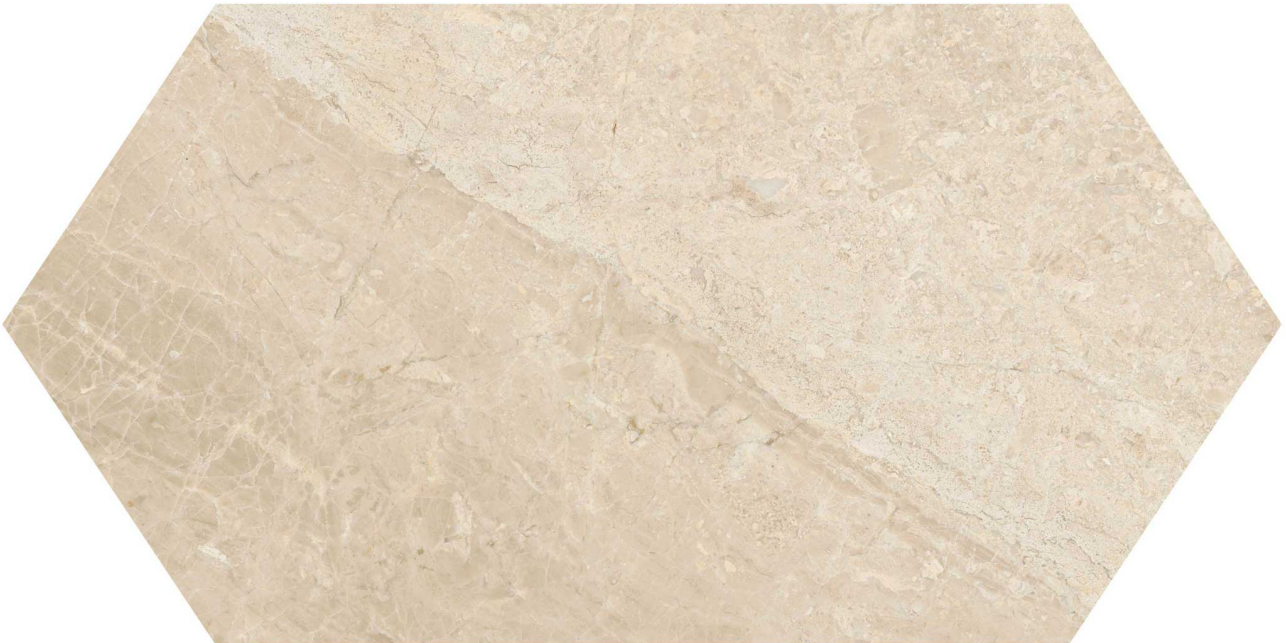

## PRODUCT IMPERO REALE 24 HONED PICKET

---

Stone | 12"x20" | Marble

## TECHNICAL DATA

CODE: AS5000-03850  
NAME: Impero Reale 24 Honed Picket  
SIZE: 12"x20"  
SERIES: Impero Reale  
FINISH: Honed  
BILLING UNIT: SF  
EDGE: Straight Edge  
FAMILY: Stone  
SUITABLE FOR: Indoor|Shower  
TYPOLOGY: Marble  
TYPE OF PIECE: Field Tile  
USE: Floor and Wall