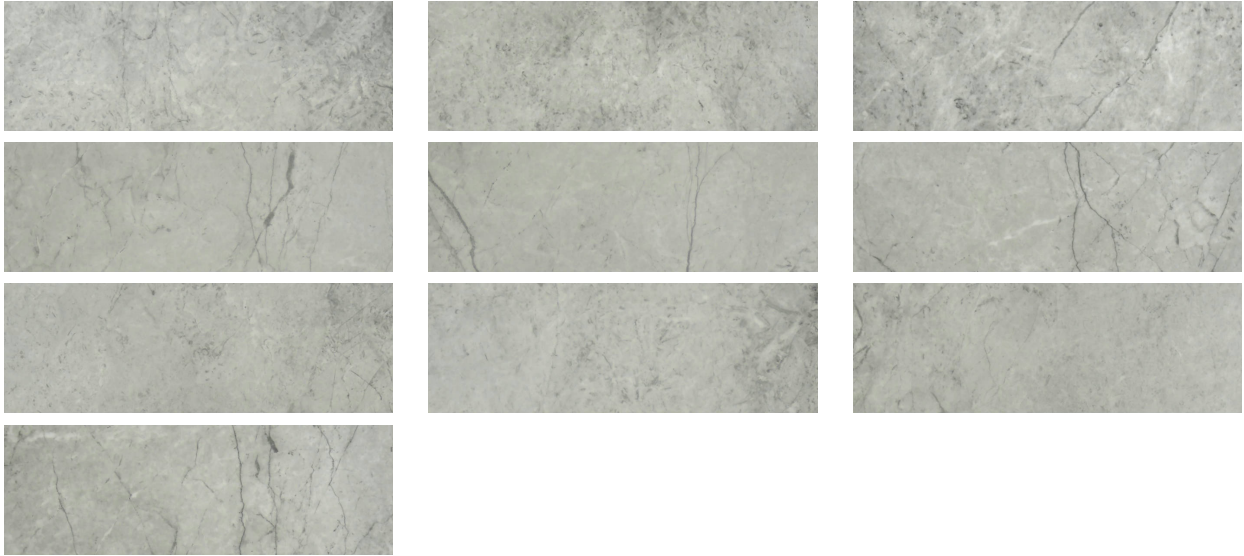

Tiles by Kia

PRODUCT ROMA ARGENTO POLISHED 4X12

Tile | 4"x12" | Glazed Porcelain

GRAPHIC VARIETY

TECHNICAL DATA

CODE: QULX-RO-1P

NAME: Roma Argento Polished 4X12

SIZE: 4"x12"

SERIES: Luxury

FINISH: Polished

LOOK: Marble Look

BILLING UNIT: SF

EDGE: Rectified

FAMILY: Tile

FROST RESISTANCE: Yes

PEI: 4

STYLE: Contemporary

SUITABLE FOR: Backsplash,Indoor,Shower

TPOLOGY: Glazed Porcelain

TYPE OF PIECE: Field Tile

USE: Floor and Wall

PACKING

Size	Product type	BOX			PALLET		
		pcs	sqft	lb	boxes	sqft	lb
4"x12"	Field Tile	30	9.48		60		