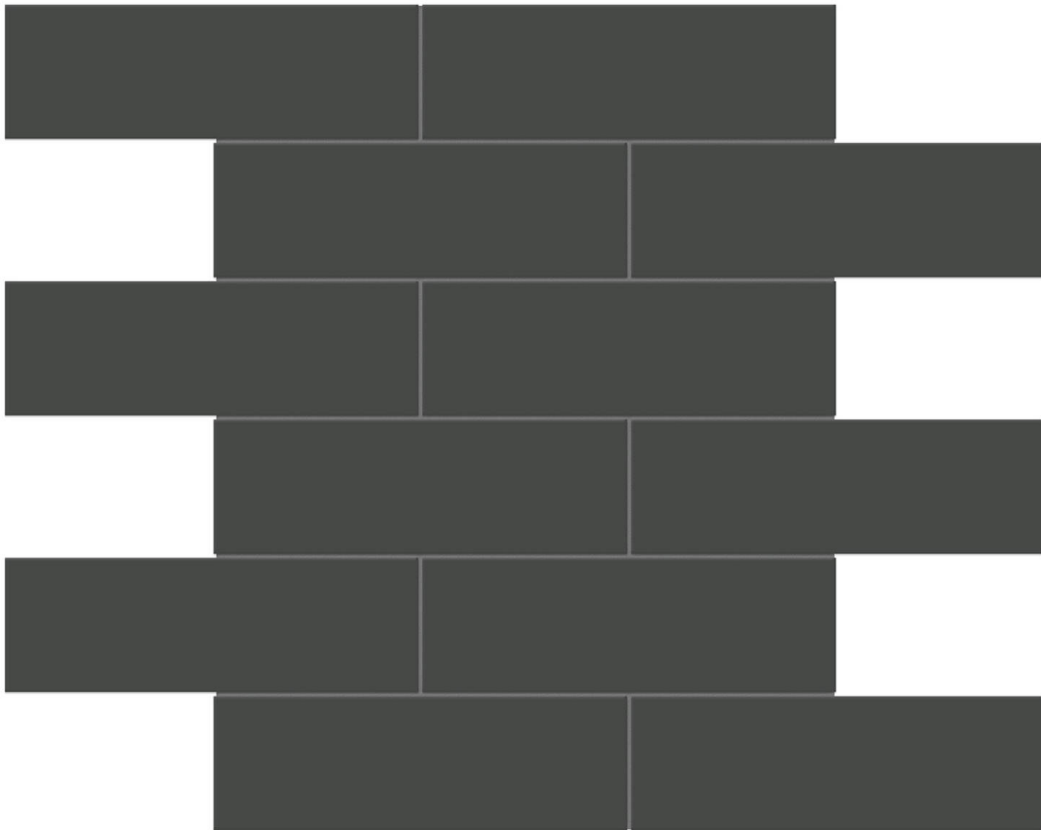

### 2X6 RETRO BLACK MATTE BRICK MOSAIC

---

Tile | 11.65"x11.73" | Porcelain

### TECHNICAL DATA

CODE: QUTR-RE-M12M  
NAME: 2x6 Retro Black Matte Brick Mosaic  
SIZE: 11.65"x11.73"  
SERIES: Traditions  
FINISH: Matt  
LOOK: Mono-Color  
BILLING UNIT: SF  
FAMILY: Tile  
FROST RESISTANCE: Yes  
MOSAIC CHIP SIZE: 2"x6"  
STYLE: Classic  
SUITABLE FOR: Backsplash,Indoor  
TYPOLOGY: Porcelain  
TYPE OF PIECE: Mosaic  
USE: Floor and Wall  
NOTES: Number Of Rows Per Sheet = 6