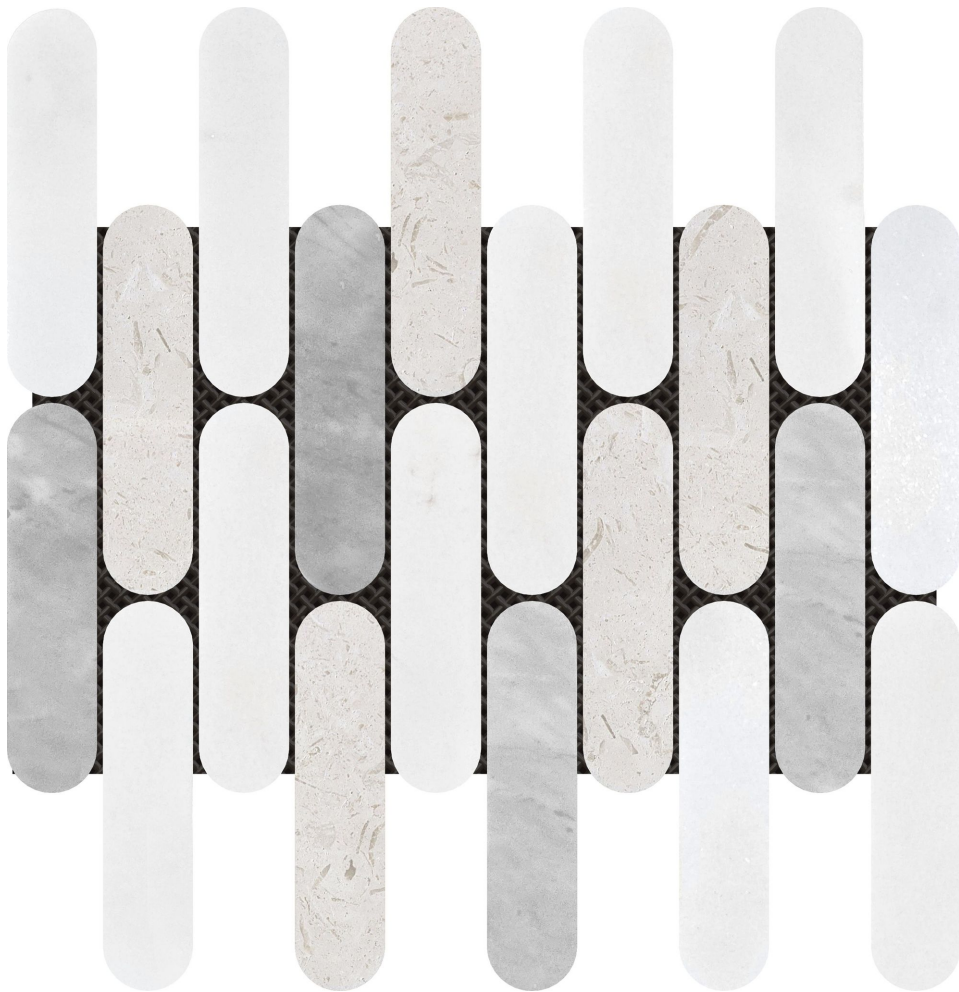

Tiles by Kia

PRODUCT

2\ "X6\ " ELONGATED ROUND WHITE GREY BEIGE MARBLE MIX

Mosaic and Decorative Tile | 10"x12" | Marble

ROOM SCENES

TECHNICAL DATA

CODE: RVCHAWM191

NAME: 2"x6" Elongated Round White Grey Beige Marble Mix

SIZE: 10"x12"

SERIES: Chelsea Collection

LOOK: Multi-Look Mosaics

BILLING UNIT: SH

FAMILY: Mosaic and Decorative Tile

SUITABLE FOR: Backsplash,Indoor,Outdoor,Shower

TYPOLOGY: Marble

TYPE OF PIECE: Mosaic