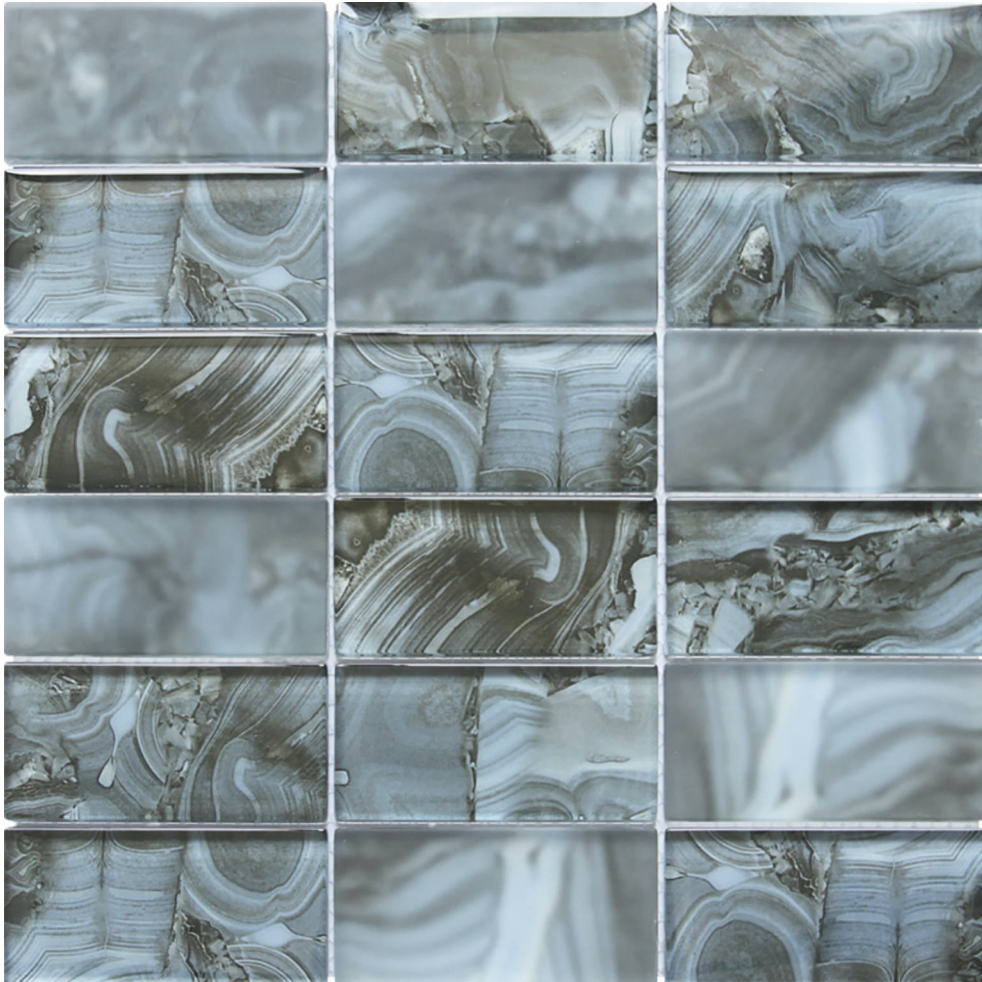

Tiles by Kia

PRODUCT

ONYX PATTERN BLUE GLASS SHEET MOSAIC

Mosaic and Decorative Tile | 11.8"x11.8" | Glass

TECHNICAL DATA

CODE: RVCHAWV049
NAME: Onyx Pattern Blue Glass Sheet Mosaic
SIZE: 11.8"x11.8"
SERIES: Chelsea Collection
LOOK: Multi-Look Mosaics
BILLING UNIT: SH
FAMILY: Mosaic and Decorative Tile
SUITABLE FOR: Backsplash,Indoor,Outdoor,Shower,Pool
TYPOLOGY: Glass
TYPE OF PIECE: Mosaic
USE: Wall only