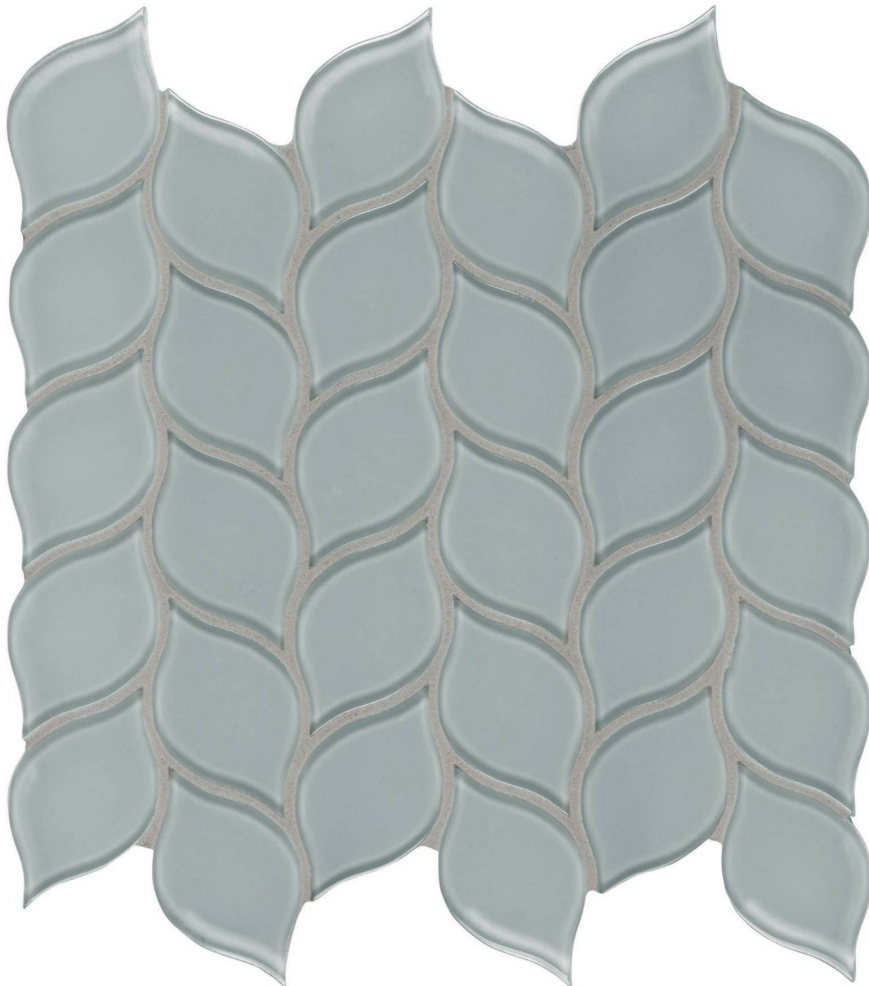

Tiles by Kia

PRODUCT SHADOW PETAL MOSAIC

Mosaic and Decorative Tile | 12"x12" |

TECHNICAL DATA

CODE: AC3001-00770

NAME: Shadow Petal Mosaic

SIZE: 12"x12"

SERIES: Element

FINISH: Gloss

LOOK: Glass

BILLING UNIT: SF

FAMILY: Mosaic and Decorative Tile

MOSAIC CHIP SIZE: Mesh-Mounted

SPECIAL ORDER: Special Order

STYLE: Classic

SUITABLE FOR: Indoor|Outdoor