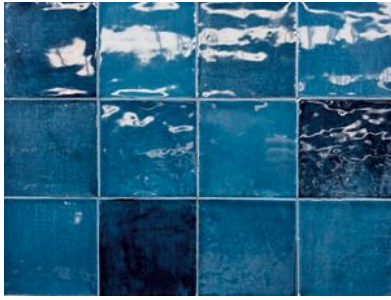

Tiles by Kia

PRODUCT MOROCCO BLUE 5X5

Tile | 5"x5" | Porcelain

GRAPHIC VARIETY

ROOM SCENES

TECHNICAL DATA

CODE: QUMO-BL-2
NAME: Morocco Blue 5x5
SIZE: 5"x5"
SERIES: Morocco
FINISH: Gloss
LOOK: Hand-crafted
BILLING UNIT: SF
FAMILY: Tile
FROST RESISTANCE: Yes
PEI: 4
STYLE: Contemporary
SUITABLE FOR: Indoor, Outdoor, Pool, Backsplash, Shower
TYPOLOGY: Porcelain
TYPE OF PIECE: Field Tile
USE: Floor and Wall