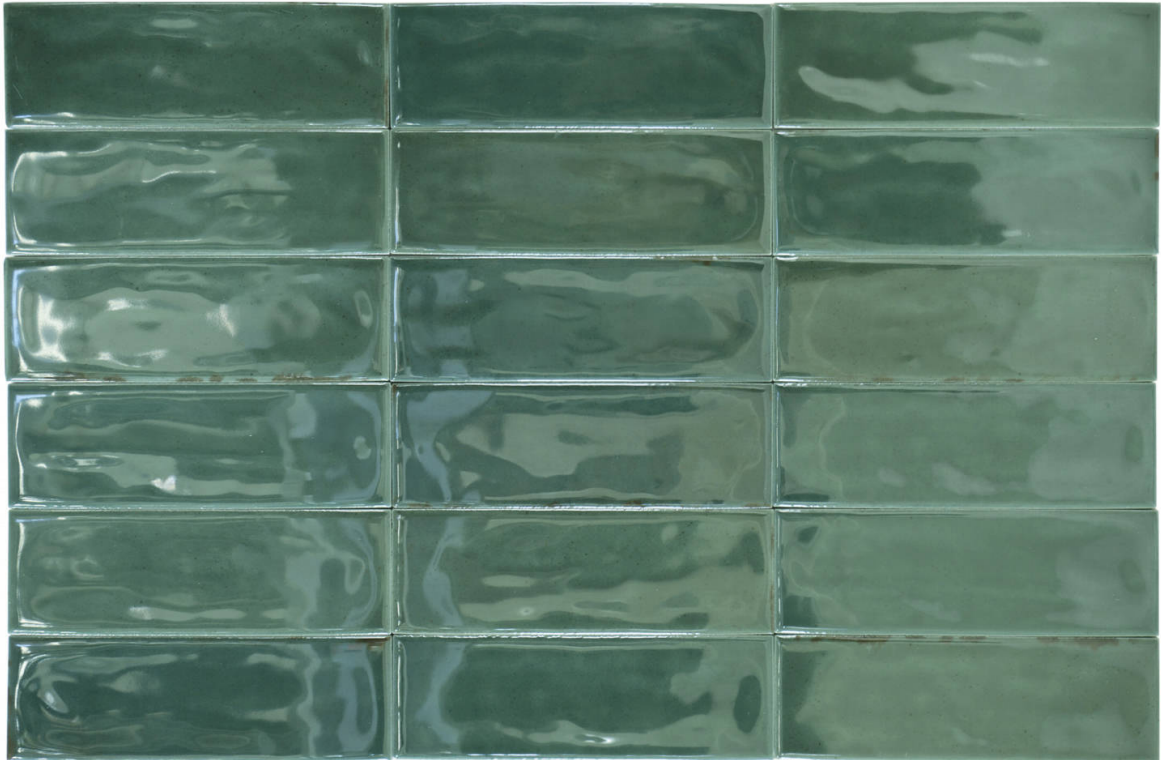

# Tiles by Kia

---

**PRODUCT**  
**BARCELONA 2X6\" GREEN**

---

Tile | 2"x6" | Porcelain

## GRAPHIC VARIETY

## TECHNICAL DATA

CODE: QUBC-GR-1  
NAME: Barcelona 2x6" Green  
SIZE: 2"x6"  
SERIES: Barcelona  
FINISH: Gloss  
LOOK: Subway Tile  
BILLING UNIT: SF  
FAMILY: Tile  
FROST RESISTANCE: Yes  
PEI: 3  
SHADE VARIATION: V3  
STYLE: Traditional  
SUITABLE FOR: Backsplash|Indoor|Outdoor|Pool|Shower  
TYPOLOGY: Porcelain  
TYPE OF PIECE: Field Tile  
USE: Floor and Wall