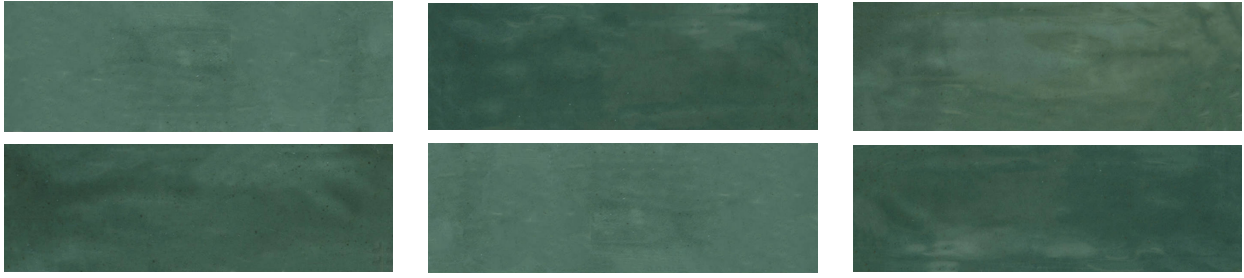

# Tiles by Kia

---

**PRODUCT**  
**BARCELONA 2X6\" GREEN**

---

Tile | 2"x6" | Porcelain

## GRAPHIC VARIETY

## TECHNICAL DATA

CODE: QUBC-GR-1  
NAME: Barcelona 2x6" Green  
SIZE: 2"x6"  
SERIES: Barcelona  
FINISH: Gloss  
LOOK: Subway Tile  
BILLING UNIT: SF  
FAMILY: Tile  
FROST RESISTANCE: Yes  
PEI: 3  
SHADE VARIATION: V3  
STYLE: Traditional  
SUITABLE FOR: Backsplash|Indoor|Outdoor|Pool|Shower  
TYPOLOGY: Porcelain  
TYPE OF PIECE: Field Tile  
USE: Floor and Wall