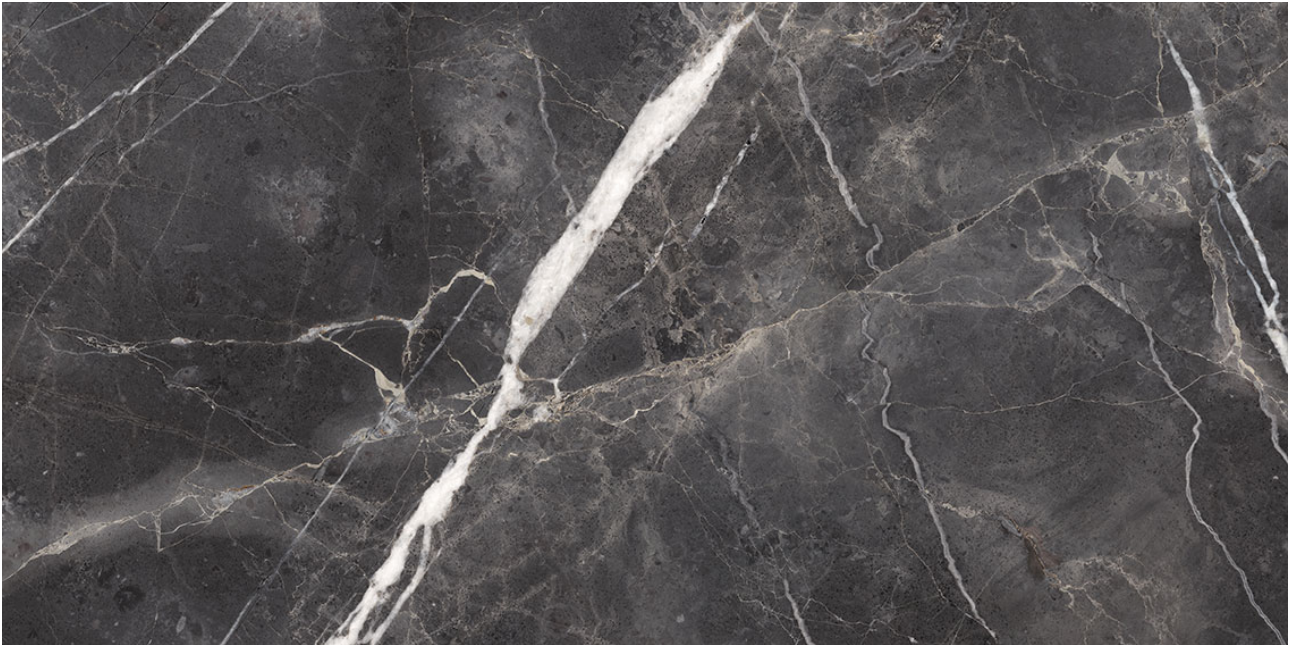

Tiles by Kia

PRODUCT

ROYAL STONEWORKS 24X48 TUSCAN FORGE VEIN HONED

Tile | 24"x48" | Porcelain

TECHNICAL DATA

CODE: QUSW-TF-6H

NAME: Royal Stoneworks 24X48 Tuscan Forge Vein Honed

SIZE: 24"x48"

SERIES: Royal Stoneworks

FINISH: Honed

LOOK: Stone Look

EDGE: Rectified

FAMILY: Tile

FROST RESISTANCE: Yes

SHADE VARIATION: V3

SPECIAL ORDER: Special Order

STYLE: Contemporary

SUITABLE FOR: Indoor|Shower

TPOLOGY: Porcelain

TYPE OF PIECE: Field Tile

USE: Floor and Wall

NOTES: This product is special order and cannot be cancelled, returned, or refunded.

PACKING

Size	Product type	BOX			PALLET		
		pcs	sqft	lb	boxes	sqft	lb
24"x48"	Field Tile	2	15.39		32		