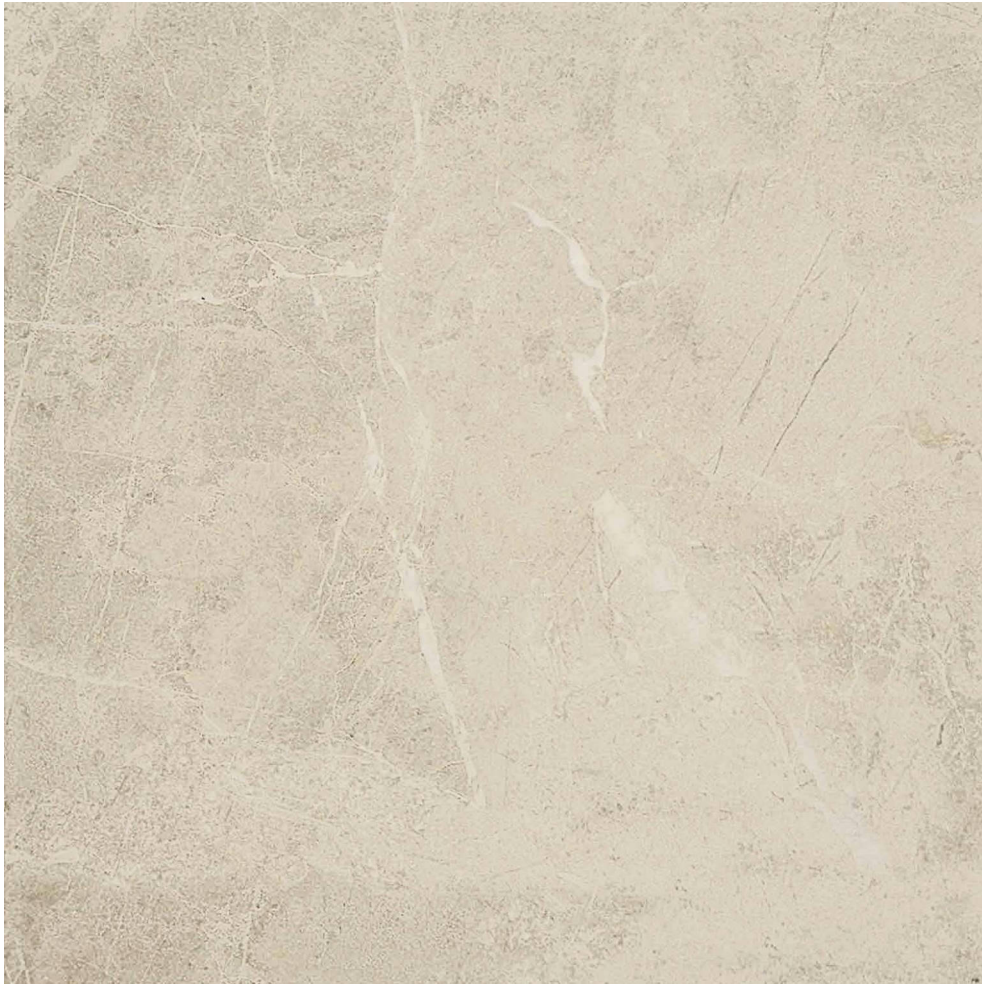

## PRODUCT 13X13 IVORY

---

Tile | 13"x13" | Glazed Porcelain

## TECHNICAL DATA

CODE: AC4500-08090  
NAME: 13X13 Ivory  
SIZE: 13"x13"  
SERIES: Regency  
FINISH: Matt  
LOOK: Marble Look  
BILLING UNIT: SF  
FAMILY: Tile  
FROST RESISTANCE: Yes  
PEI: 4  
STYLE: Classic  
SUITABLE FOR: Indoor|Shower  
TYPOLOGY: Glazed Porcelain  
TYPE OF PIECE: Field Tile  
USE: Floor and Wall