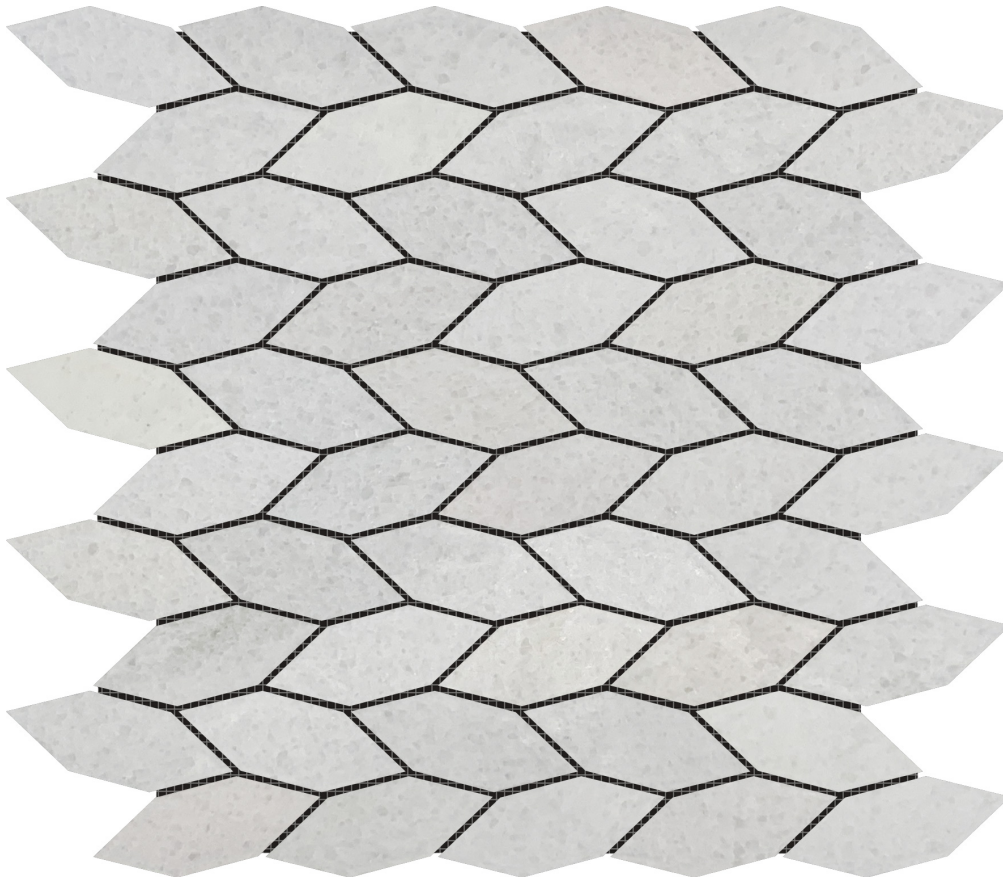

Tiles by Kia

PRODUCT

ELONGATED HEXAGON WHITE GREY \"LEAVES\" MOSAIC

Mosaic and Decorative Tile | 12"x12" | Marble

ROOM SCENES

TECHNICAL DATA

CODE: RVCHAWM118
NAME: Elongated Hexagon White Grey "Leaves" Mosaic
SIZE: 12"x12"
SERIES: Chelsea Collection
LOOK: Multi-Look Mosaics
BILLING UNIT: SH
FAMILY: Mosaic and Decorative Tile
SUITABLE FOR: Backsplash, Indoor, Shower
TYPOLOGY: Marble
TYPE OF PIECE: Mosaic
USE: Floor and Wall