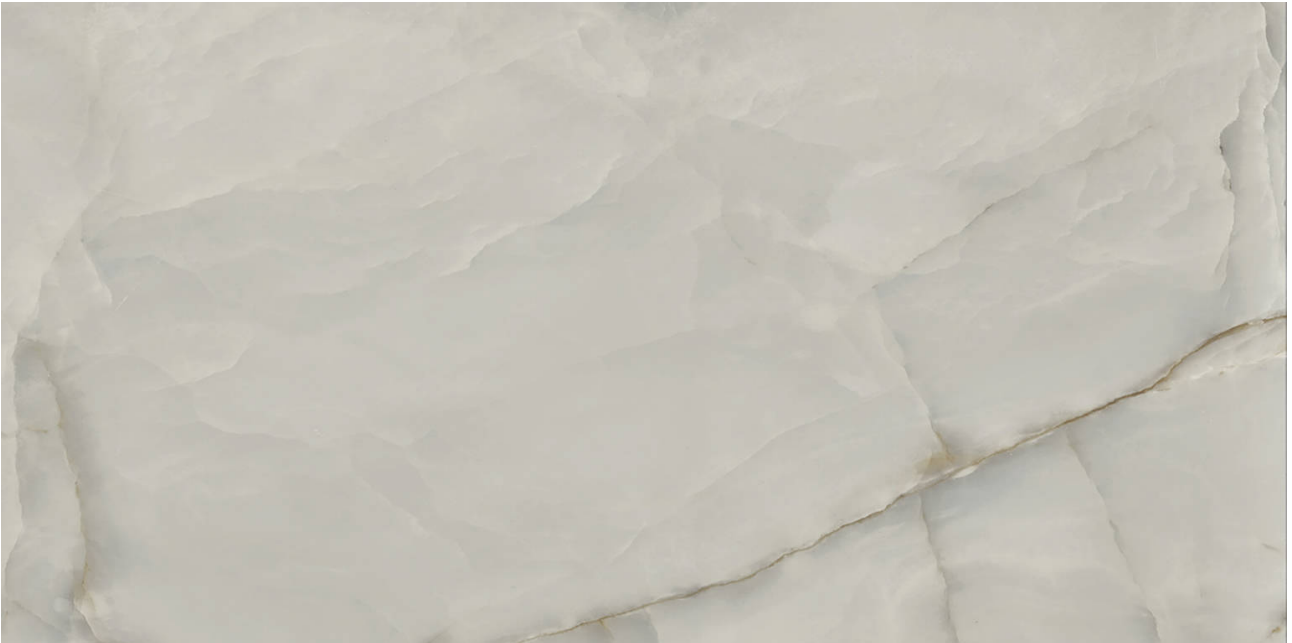

Tiles by Kia

PRODUCT MAGICAL DARK GREY POLISHED 24X48

Tile | 24"x48" | Porcelain

GRAPHIC VARIETY

ROOM SCENES

TECHNICAL DATA

CODE: QURO-MA-2P
NAME: Magical Dark Grey Polished 24x48
SIZE: 24"x48"
SERIES: Romance
FINISH: Polished
LOOK: Marble Look
BILLING UNIT: SF
EDGE: Rectified
FAMILY: Tile
FROST RESISTANCE: Yes
PEI: 4
STYLE: Contemporary
SUITABLE FOR: Indoor
TYPOLOGY: Porcelain
TYPE OF PIECE: Field Tile
USE: Floor and Wall