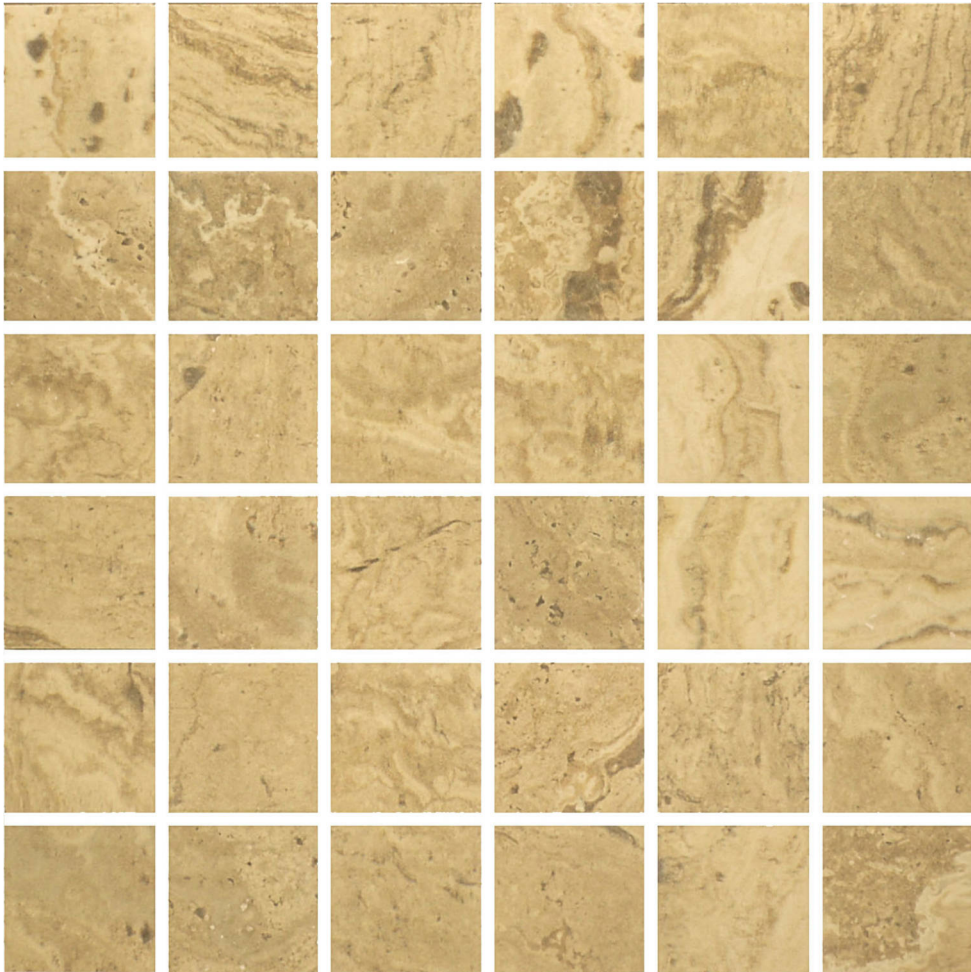

### CLASSIC 2X2 MOSAIC

---

Tile | 12"x12" | Porcelain

## GRAPHIC VARIETY

## TECHNICAL DATA

CODE: AC4501-00050

NAME: Classic 2X2 Mosaic

SIZE: 12"x12"

SERIES: Antico

FINISH: Satin

LOOK: Stone Look

BILLING UNIT: SF