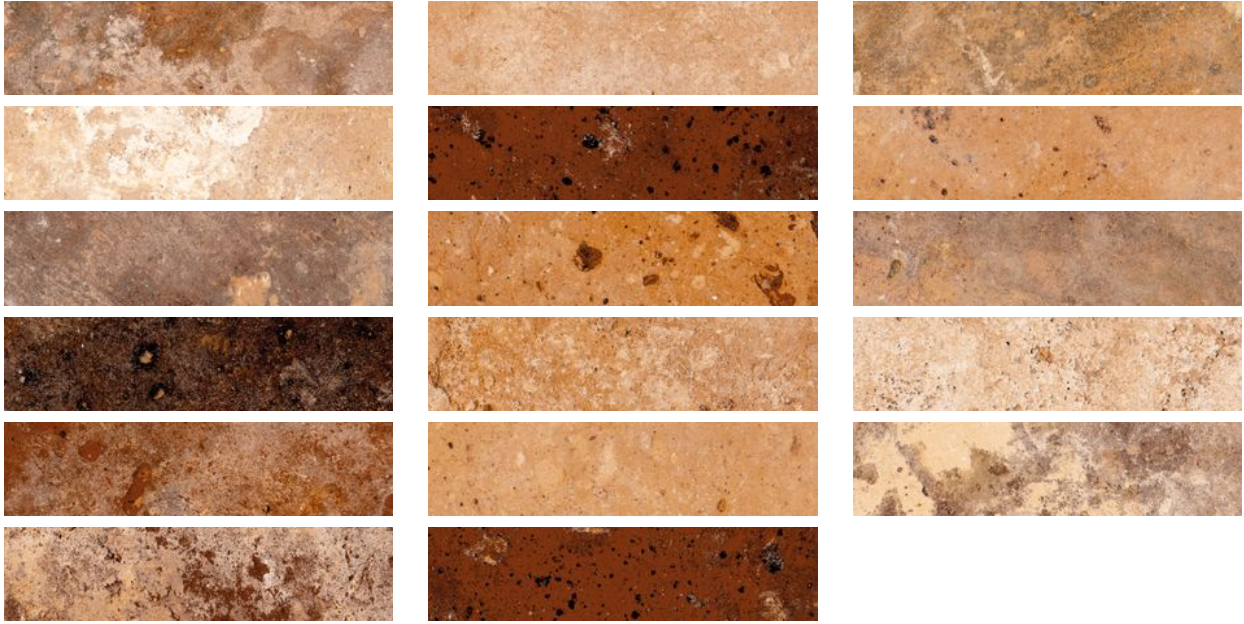

# Tiles by Kia

---

## PRODUCT BRIX 2X10 MULTICOLOR

---

Tile | 2"x10" | Glazed Porcelain

## GRAPHIC VARIETY

## **TECHNICAL DATA**

**CODE:** QUBX-MU-1

**NAME:** Brix 2x10 Multicolor

**SIZE:** 2"x10"

**SERIES:** Brix

**FINISH:** Natural

**LOOK:** Terracotta

**BILLING UNIT:** SF