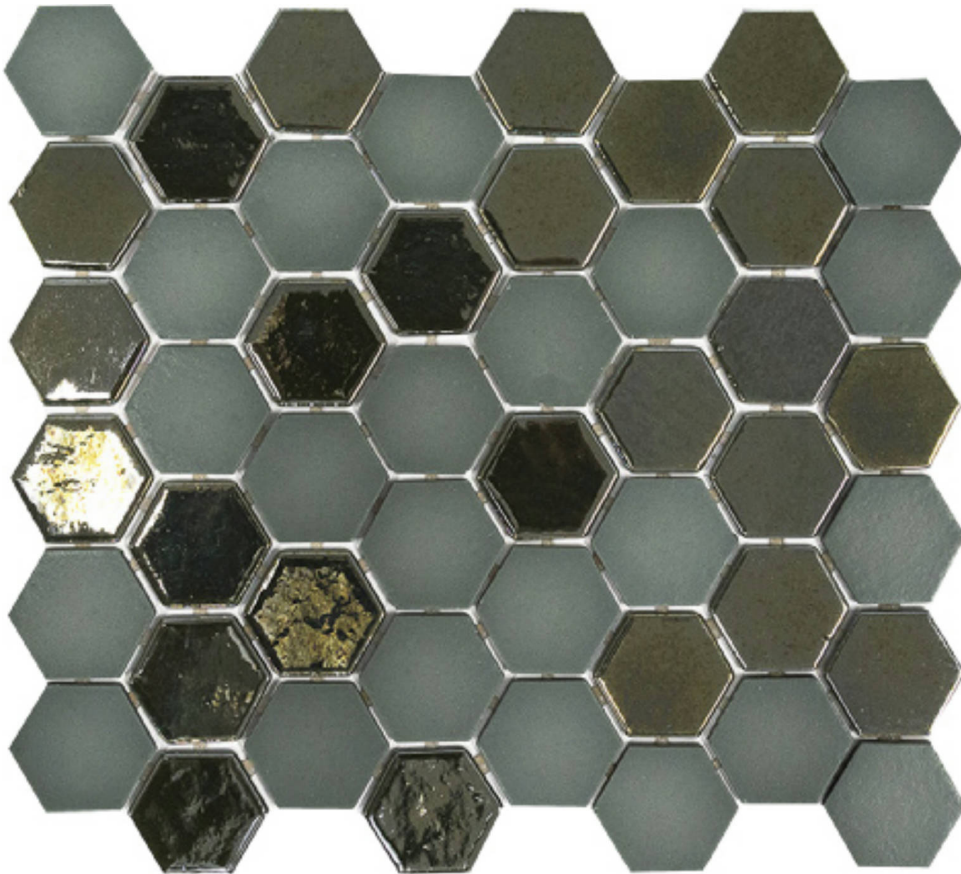

Tiles by Kia

PRODUCT CONFETTI MOSAIC GREEN

Mosaic and Decorative Tile | 10.75"x12.5" | Glass

TECHNICAL DATA

CODE: RVHA091
NAME: Confetti Mosaic Green
SIZE: 10.75"x12.5"
SERIES: Hamptons Collection
LOOK: Multi-Look Mosaics
BILLING UNIT: SH
FAMILY: Mosaic and Decorative Tile
STYLE: Contemporary
SUITABLE FOR: Backsplash, Indoor
TYPOLOGY: Glass
TYPE OF PIECE: Mosaic
USE: Wall only