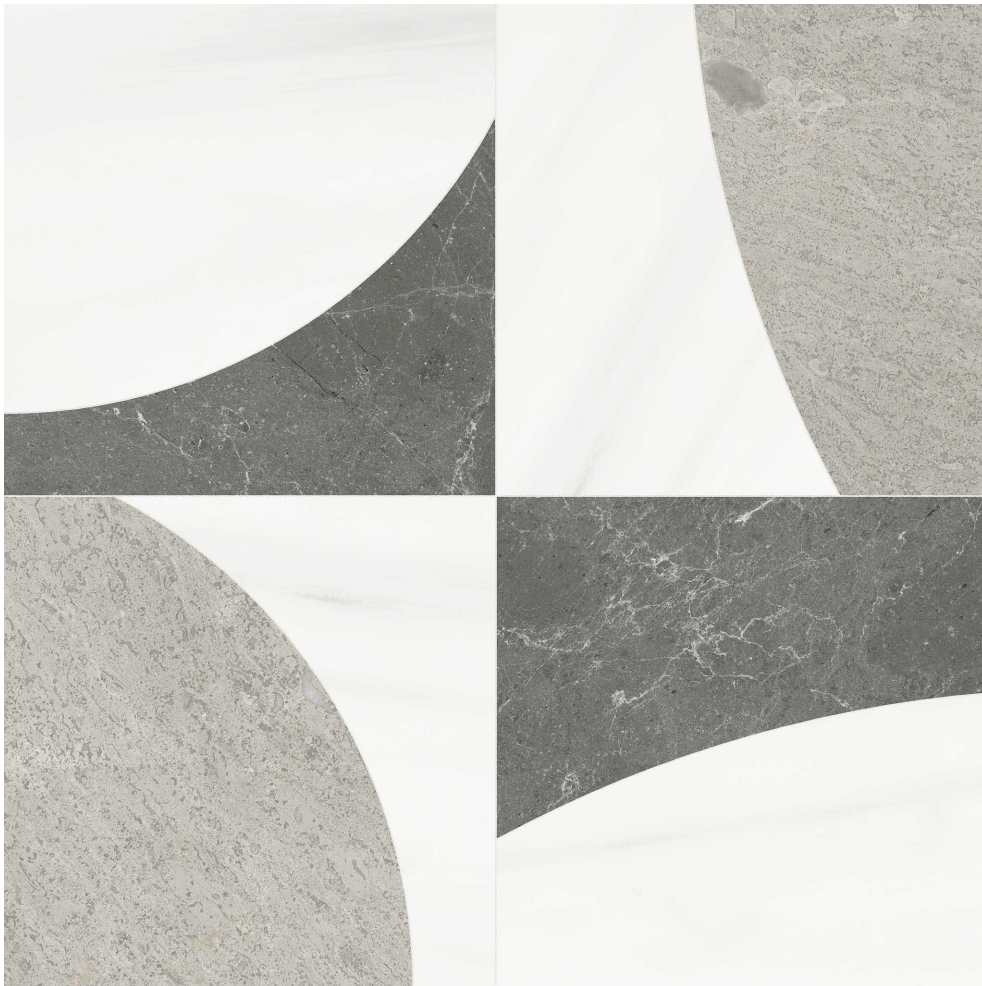

Tiles by Kia

PRODUCT

UTOPIO ECLYPSE MIST MOSAIC

Stone | 11.9"x11.9" | Natural Stone

TECHNICAL DATA

CODE: AS5001-04080

NAME: Utopio Eclypse Mist Mosaic

SIZE: 11.9"x11.9"

SERIES: Utopio

FINISH: Honed w/ Polished

BILLING UNIT: SF

FAMILY: Stone

SUITABLE FOR: Indoor|Shower

TPOLOGY: Natural Stone

TYPE OF PIECE: Mosaic

USE: Floor and Wall