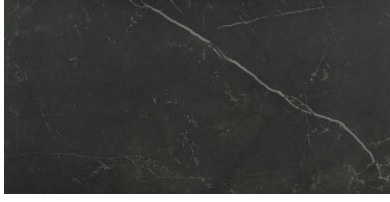

Tiles by Kia

PRODUCT TIVOLI NERO HONED 12X24

Tile | 12"x24" | Glazed Porcelain

GRAPHIC VARIETY

TECHNICAL DATA

CODE: QULX-TI-2HN
NAME: Tivoli Nero Honed 12X24
SIZE: 12"x24"
SERIES: Luxury
FINISH: Matt
LOOK: Marble Look
BILLING UNIT: SF
EDGE: Rectified
FAMILY: Tile
FROST RESISTANCE: Yes
PEI: 4
STYLE: Contemporary
SUITABLE FOR: Indoor|Shower
TYPOLOGY: Glazed Porcelain
TYPE OF PIECE: Field Tile
USE: Floor and Wall