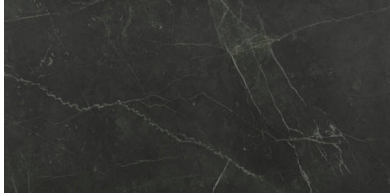

Tiles by Kia

PRODUCT TIVOLI NERO HONED 12X24

Tile | 12"x24" | Glazed Porcelain

GRAPHIC VARIETY

TECHNICAL DATA

CODE: QULX-TI-2HN
NAME: Tivoli Nero Honed 12X24
SIZE: 12"x24"
SERIES: Luxury
FINISH: Matt
LOOK: Marble Look
BILLING UNIT: SF
EDGE: Rectified
FAMILY: Tile
FROST RESISTANCE: Yes
PEI: 4
STYLE: Contemporary
SUITABLE FOR: Indoor|Shower
TYPOLOGY: Glazed Porcelain
TYPE OF PIECE: Field Tile
USE: Floor and Wall