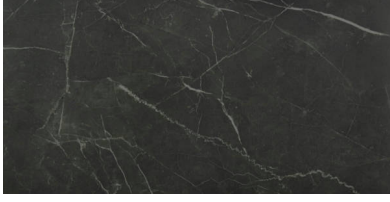

Tiles by Kia

PRODUCT TIVOLI NERO HONED 12X24

Tile | 12"x24" | Glazed Porcelain

GRAPHIC VARIETY

TECHNICAL DATA

CODE: QULX-TI-2HN
NAME: Tivoli Nero Honed 12X24
SIZE: 12"x24"
SERIES: Luxury
FINISH: Matt
LOOK: Marble Look
BILLING UNIT: SF
EDGE: Rectified
FAMILY: Tile
FROST RESISTANCE: Yes
PEI: 4
STYLE: Contemporary
SUITABLE FOR: Indoor|Shower
TYPOLOGY: Glazed Porcelain
TYPE OF PIECE: Field Tile
USE: Floor and Wall