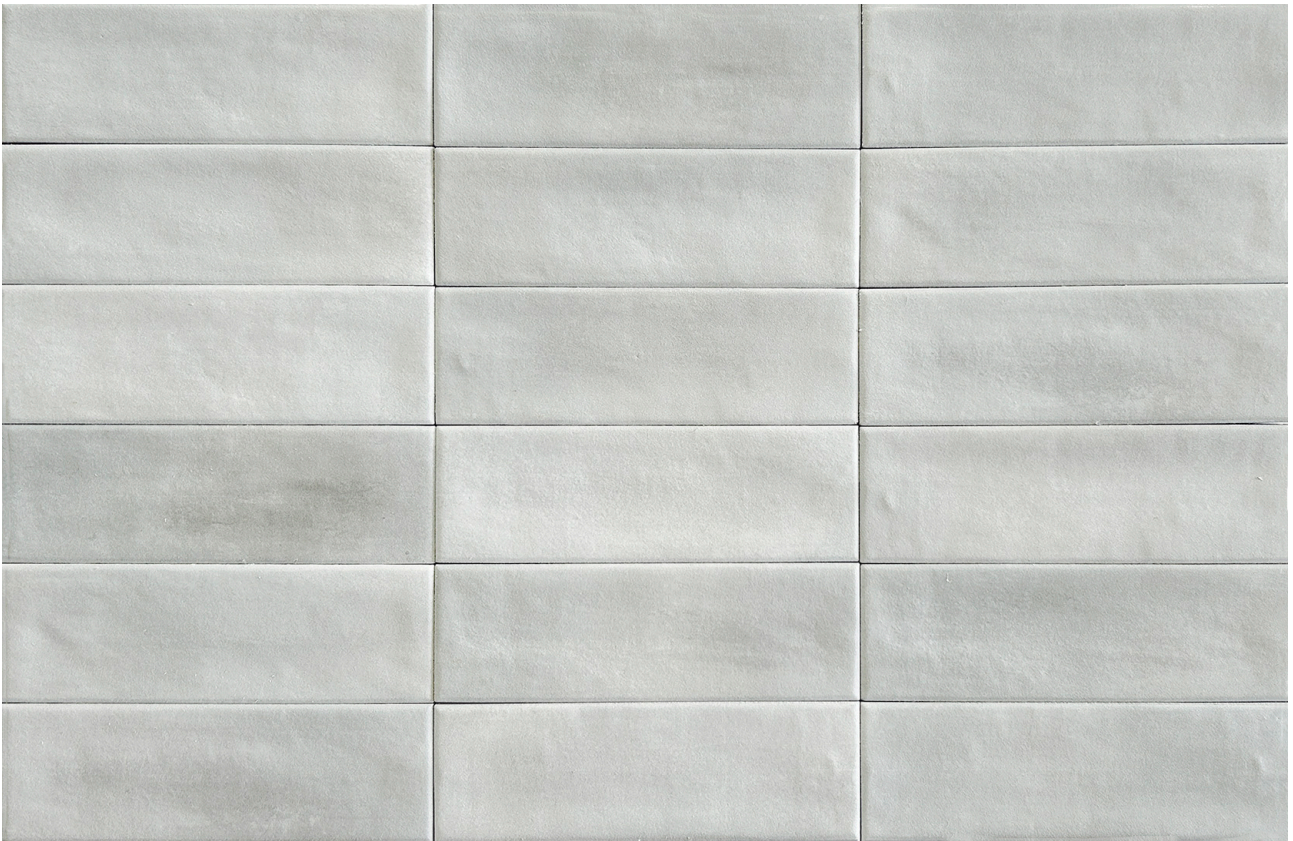

Tiles by Kia

PRODUCT
ARUBA SILVER MATT 2X6

Tile | 2"x6" | Porcelain

GRAPHIC VARIETY

ROOM SCENES

TECHNICAL DATA

CODE: QUAU-SI-1M
NAME: Aruba Silver Matt 2x6
SIZE: 2"x6"
SERIES: Aruba
FINISH: Matt
LOOK: Subway Tile
BILLING UNIT: SF
FAMILY: Tile
FROST RESISTANCE: Yes
PEI: 4
STYLE: Contemporary
SUITABLE FOR: Indoor, Outdoor, Pool, Backsplash, Shower
TYPOLOGY: Porcelain
TYPE OF PIECE: Field Tile
USE: Floor and Wall