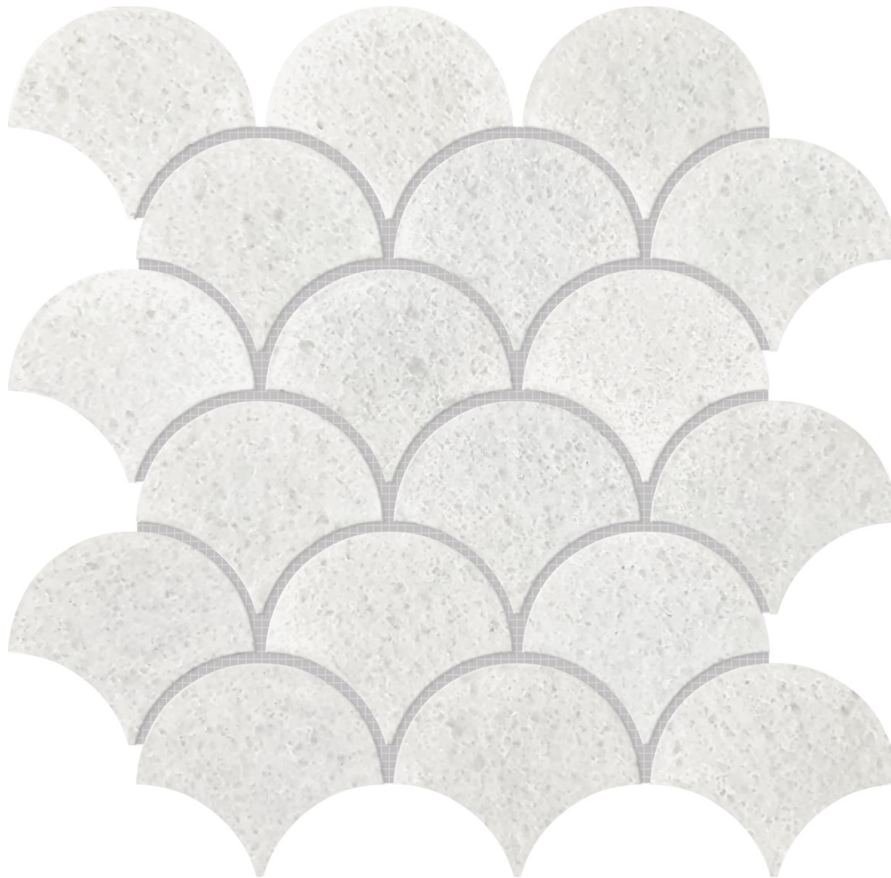

### CRYSTAL WHITE MARBLE SCALE POLISHED

---

Mosaic and Decorative Tile | 11.7"x11.1" | Marble

## TECHNICAL DATA

CODE: RVCHAWM211  
NAME: Crystal White Marble Scale Polished  
SIZE: 11.7"x11.1"  
SERIES: Chelsea Collection  
FINISH: Polished  
LOOK: Multi-Look Mosaics  
BILLING UNIT: SH  
FAMILY: Mosaic and Decorative Tile  
SUITABLE FOR: Backsplash,Indoor,Outdoor,Shower  
TYPOLOGY: Marble  
TYPE OF PIECE: Mosaic  
USE: Floor and Wall