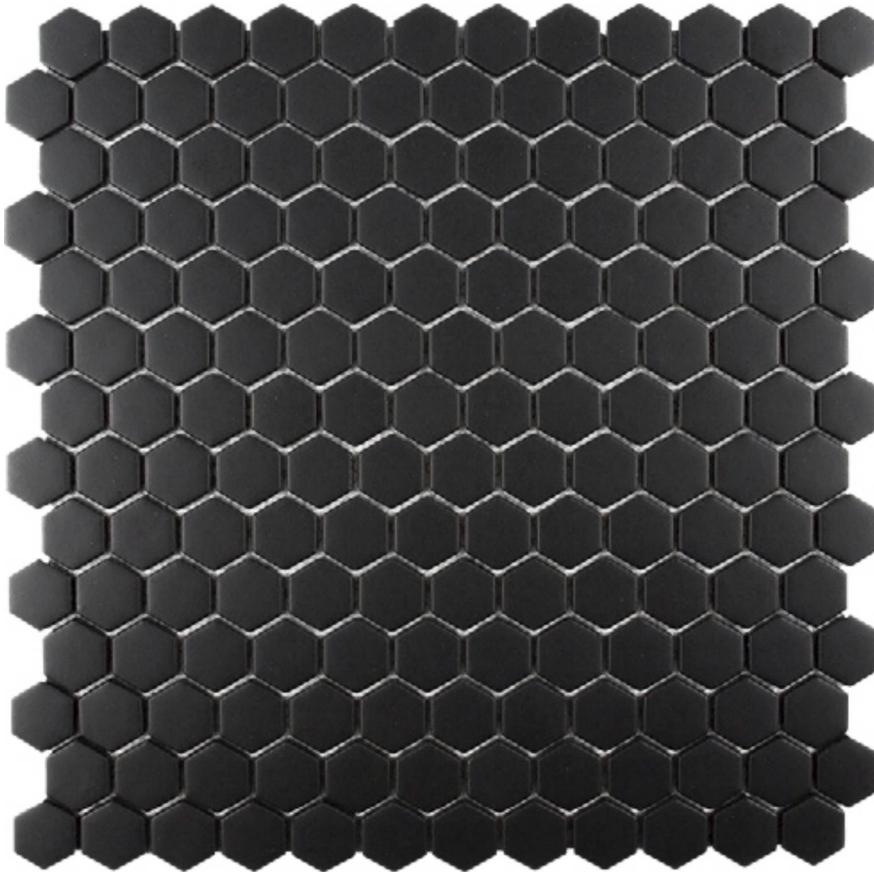

Tiles by Kia

PRODUCT

COMPLEX MOSAIC DARKNESS

Mosaic and Decorative Tile | 11.13"x11.38" | Glass

TECHNICAL DATA

CODE: RVHA073
NAME: Complex Mosaic Darkness
SIZE: 11.13"x11.38"
SERIES: Hamptons Collection
LOOK: Multi-Look Mosaics
BILLING UNIT: SH
FAMILY: Mosaic and Decorative Tile
STYLE: Contemporary
SUITABLE FOR: Backsplash, Indoor
TYPOLOGY: Glass
TYPE OF PIECE: Mosaic
USE: Floor and Wall