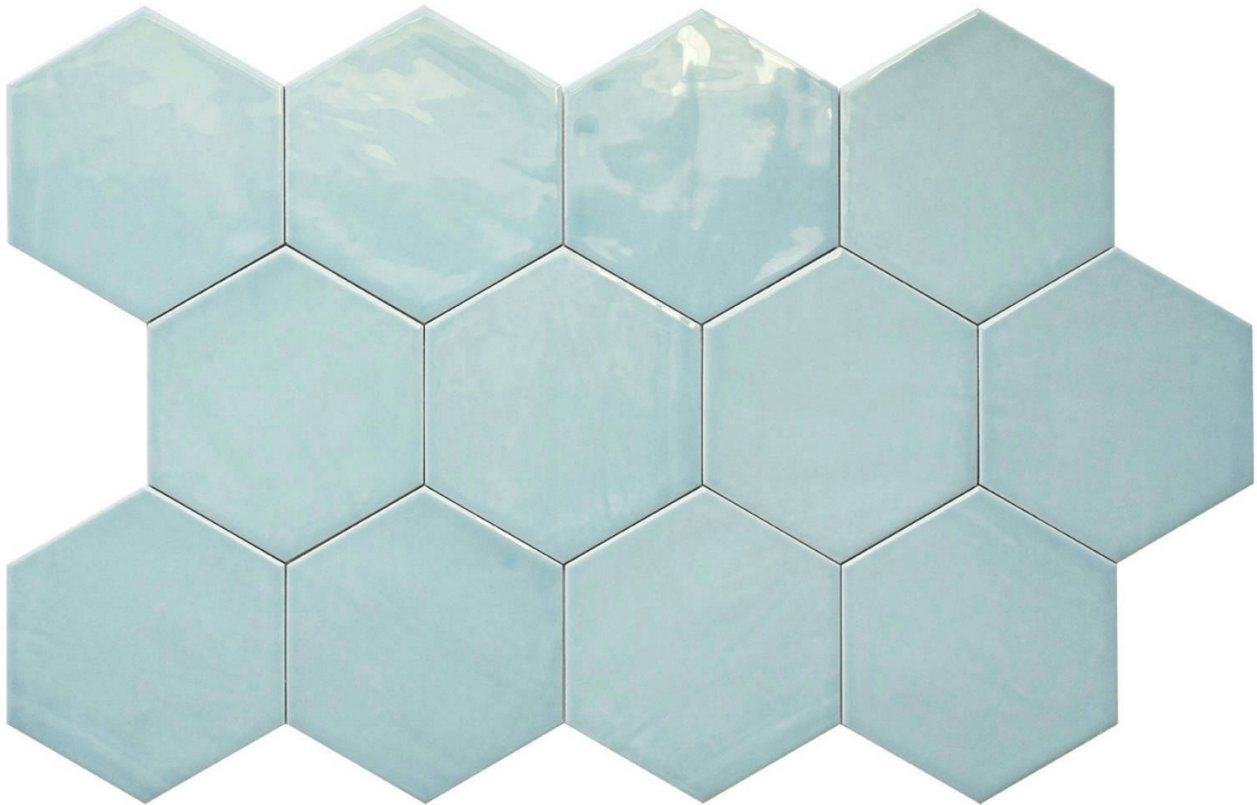

Tiles by Kia

PRODUCT

RONDA 5.5X6.3" AQUA HEXAGON

Tile | 5.5"x6.3" | Porcelain

TECHNICAL DATA

CODE: QURN-AQ-1
NAME: Ronda 5.5X6.3" Aqua Hexagon
SIZE: 5.5"x6.3"
SERIES: Ronda
FINISH: Gloss
LOOK: Hand-crafted
BILLING UNIT: SF
FAMILY: Tile
FROST RESISTANCE: Yes
PEI: 3
SHADE VARIATION: V1
STYLE: Traditional
SUITABLE FOR: Backsplash|Indoor|Outdoor|Pool|Shower
TYPOLOGY: Porcelain
TYPE OF PIECE: Field Tile
USE: Floor and Wall