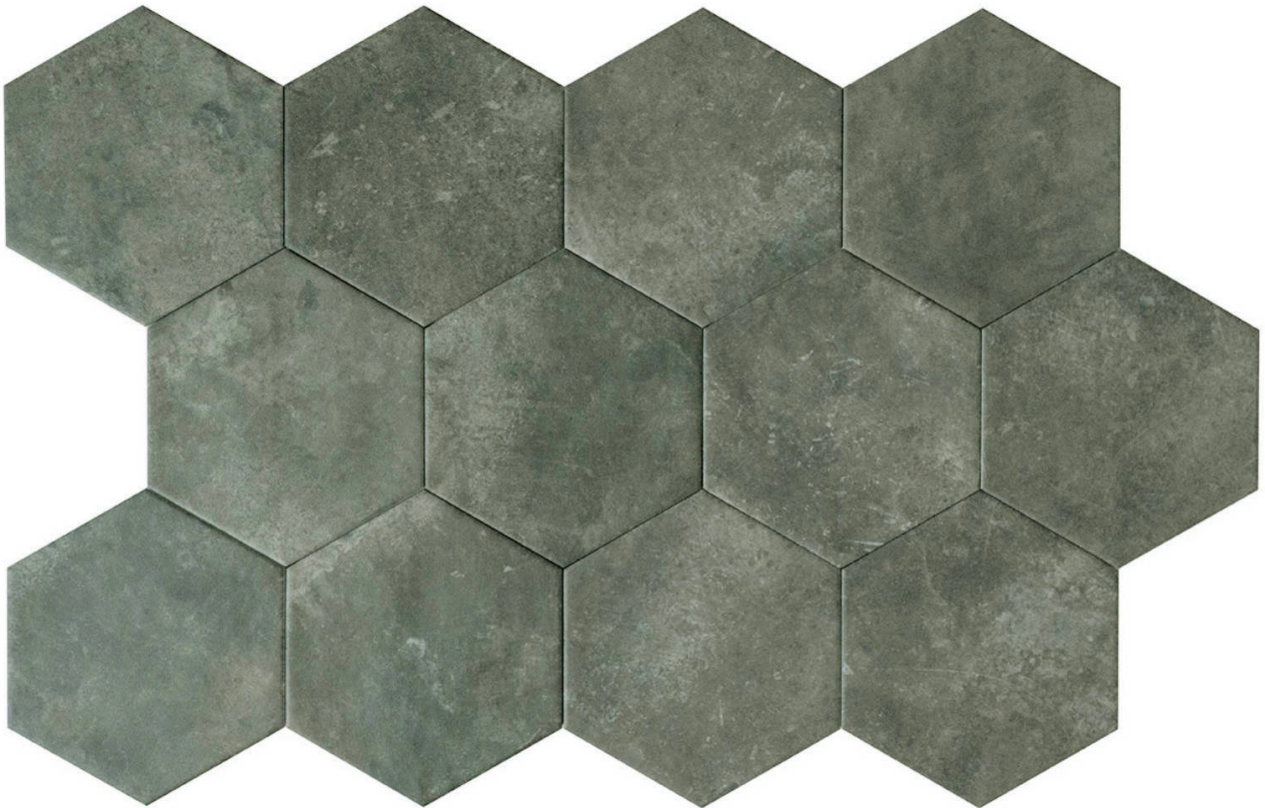

Tiles by Kia

PRODUCT

SEVILLE 5.5X6.3" BLACK HEXAGON

Tile | 5.5"x6.3" | Porcelain

GRAPHIC VARIETY

DETAILS

ROOM SCENES

TECHNICAL DATA

CODE: QUSE-BL-1
NAME: Seville 5.5X6.3" Black Hexagon
SIZE: 5.5"x6.3"
SERIES: Seville
FINISH: Matt
LOOK: Concrete
BILLING UNIT: SF
FAMILY: Tile
FROST RESISTANCE: Yes
PEI: 3
SHADE VARIATION: V3
STYLE: Traditional
SUITABLE FOR: Backsplash|Indoor|Outdoor|Pool|Shower
TYPOLOGY: Porcelain
TYPE OF PIECE: Field Tile
USE: Floor and Wall