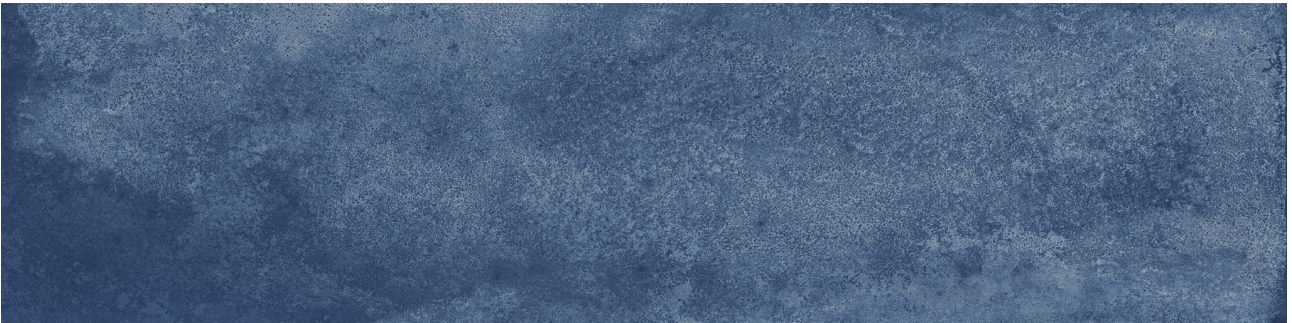

Tiles by Kia

PRODUCT

GRAND CAYMAN WEST BAY BLUE 3X12 BULLNOSE

Tile | 3"x12" | Porcelain

GRAPHIC VARIETY

TECHNICAL DATA

CODE: QUGR-WE-SB
NAME: Grand Cayman West Bay Blue 3x12 Bullnose
SIZE: 3"x12"
SERIES: Grand Cayman
FINISH: Gloss
LOOK: Hand-crafted
BILLING UNIT: PC
CHEMICAL RESISTANCE (APH): Not Affected
EDGE: Rectified
FAMILY: Tile
FROST RESISTANCE: Yes
PEI: 1
SHADE VARIATION: V3
STAIN RESISTANCE (APH): Not Affected
STYLE: Contemporary
SUITABLE FOR: Backsplash|Indoor|Outdoor|Shower
TYPOLOGY: Porcelain
THICKNESS (APH): 8 mm
TYPE OF PIECE: Bullnose
USE: Wall only