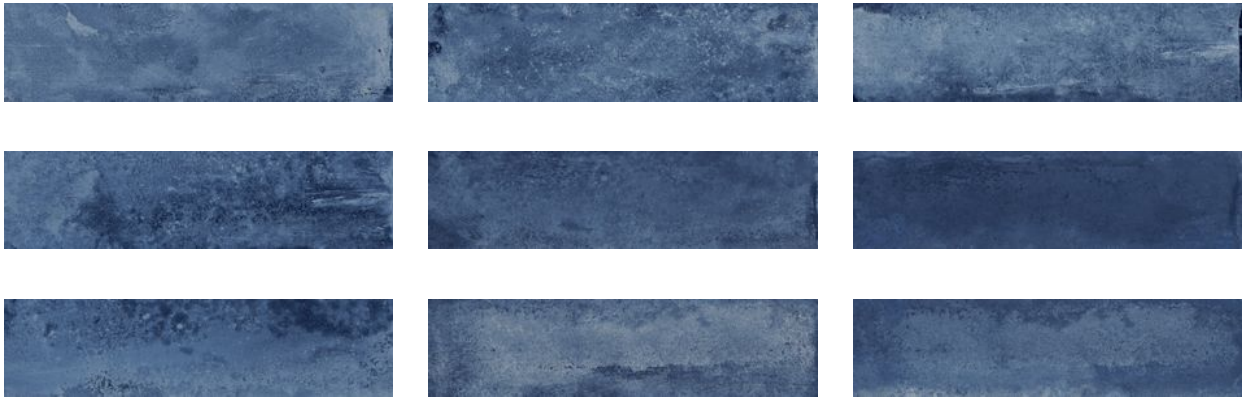

Tiles by Kia

PRODUCT

GRAND CAYMAN WEST BAY BLUE 3X12 BULLNOSE

Tile | 3"x12" | Porcelain

GRAPHIC VARIETY

TECHNICAL DATA

CODE: QUGR-WE-SB
NAME: Grand Cayman West Bay Blue 3x12 Bullnose
SIZE: 3"x12"
SERIES: Grand Cayman
FINISH: Gloss
LOOK: Hand-crafted
BILLING UNIT: PC
CHEMICAL RESISTANCE (APH): Not Affected
EDGE: Rectified
FAMILY: Tile
FROST RESISTANCE: Yes
PEI: 1
SHADE VARIATION: V3
STAIN RESISTANCE (APH): Not Affected
STYLE: Contemporary
SUITABLE FOR: Backsplash|Indoor|Outdoor|Shower
TYPOLOGY: Porcelain
THICKNESS (APH): 8 mm
TYPE OF PIECE: Bullnose
USE: Wall only