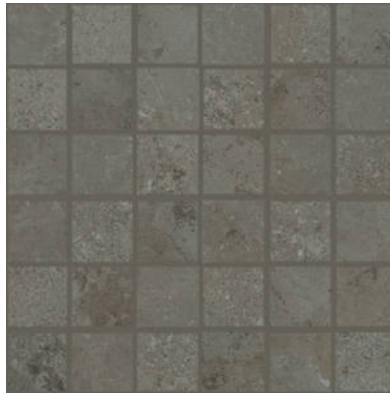

Tiles by Kia

PRODUCT
MENFI GREY 2X2

Tile | 12"x12" | Porcelain

GRAPHIC VARIETY

ROOM SCENES

TECHNICAL DATA

CODE: QUEL-ME-M
NAME: Menfi Grey 2X2
SIZE: 12"x12"
SERIES: Elevation
FINISH: Natural
LOOK: Stone Look
BILLING UNIT: SF
EDGE: Rectified
FAMILY: Tile
FROST RESISTANCE: Yes
MOSAIC CHIP SIZE: 2"x2"
PEI: 4
STYLE: Traditional
SUITABLE FOR: Backsplash
TYPOLOGY: Porcelain
THICKNESS (APH): 10 mm
TYPE OF PIECE: Mosaic
USE: Floor and Wall