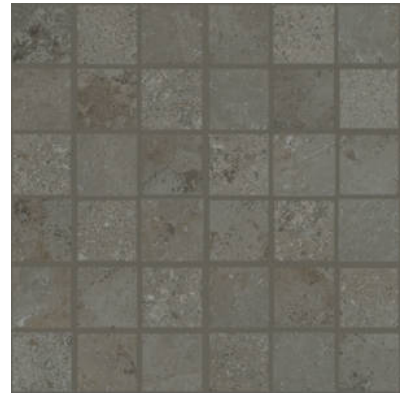

Tiles by Kia

PRODUCT
MENFI GREY 2X2

Tile | 12"x12" | Porcelain

GRAPHIC VARIETY

ROOM SCENES

TECHNICAL DATA

CODE: QUEL-ME-M
NAME: Menfi Grey 2X2
SIZE: 12"x12"
SERIES: Elevation
FINISH: Natural
LOOK: Stone Look
BILLING UNIT: SF
EDGE: Rectified
FAMILY: Tile
FROST RESISTANCE: Yes
MOSAIC CHIP SIZE: 2"x2"
PEI: 4
STYLE: Traditional
SUITABLE FOR: Backsplash
TYPOLOGY: Porcelain
THICKNESS (APH): 10 mm
TYPE OF PIECE: Mosaic
USE: Floor and Wall