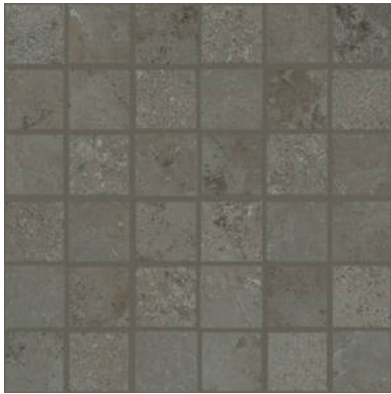

Tiles by Kia

PRODUCT
MENFI GREY 2X2

Tile | 12"x12" | Porcelain

GRAPHIC VARIETY

ROOM SCENES

TECHNICAL DATA

CODE: QUEL-ME-M
NAME: Menfi Grey 2X2
SIZE: 12"x12"
SERIES: Elevation
FINISH: Natural
LOOK: Stone Look
BILLING UNIT: SF
EDGE: Rectified
FAMILY: Tile
FROST RESISTANCE: Yes
MOSAIC CHIP SIZE: 2"x2"
PEI: 4
STYLE: Traditional
SUITABLE FOR: Backsplash
TYPOLOGY: Porcelain
THICKNESS (APH): 10 mm
TYPE OF PIECE: Mosaic
USE: Floor and Wall