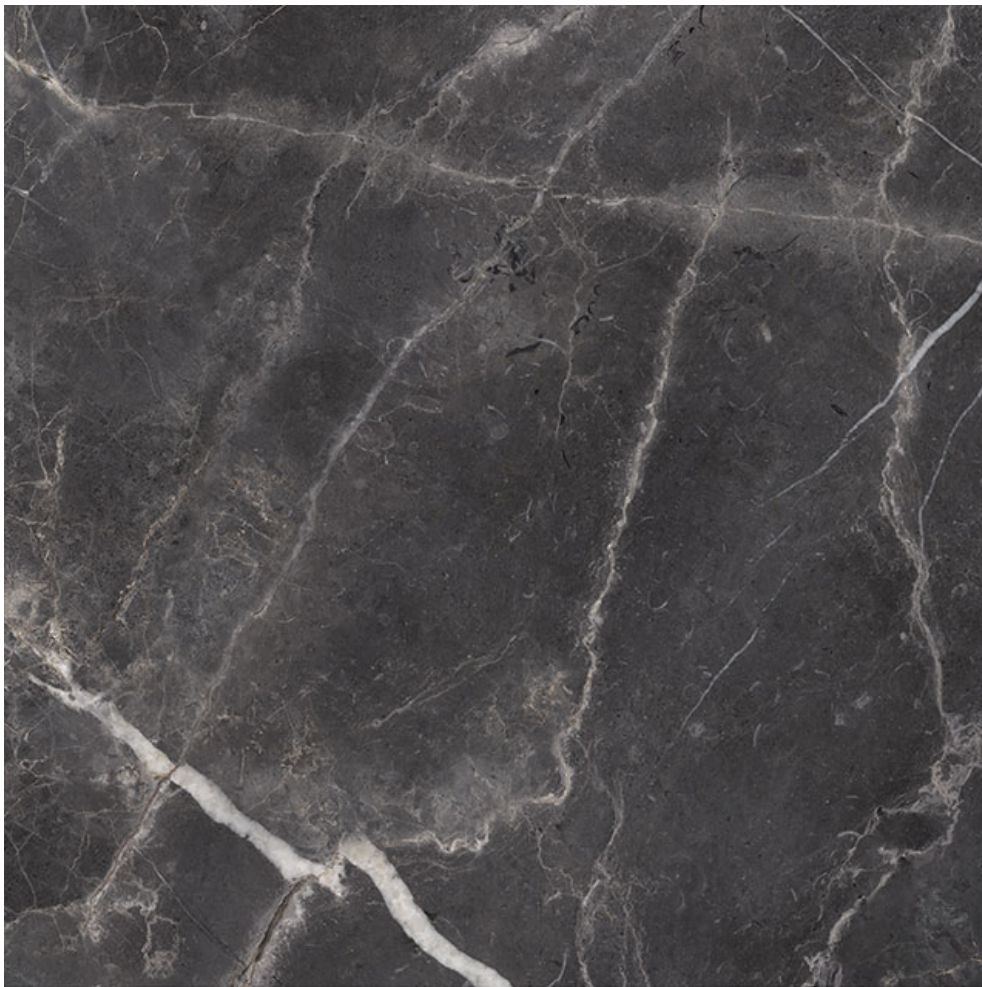

# Tiles by Kia

---

**PRODUCT**  
**ROYAL STONWORKS 36X36 TUSCAN FORGE VEIN**  
**POLISHED**

---

Tile | 36"x36" | Porcelain

### TECHNICAL DATA

CODE: QUSW-TF-7P

NAME: Royal Stoneworks 36X36 Tuscan Forge Vein Polished

SIZE: 36"x36"

SERIES: Royal Stoneworks

FINISH: Polished

LOOK: Stone Look

EDGE: Rectified

FAMILY: Tile

FROST RESISTANCE: Yes

SHADE VARIATION: V3

SPECIAL ORDER: Special Order

STYLE: Contemporary

SUITABLE FOR: Indoor|Shower

TPOLOGY: Porcelain

TYPE OF PIECE: Field Tile