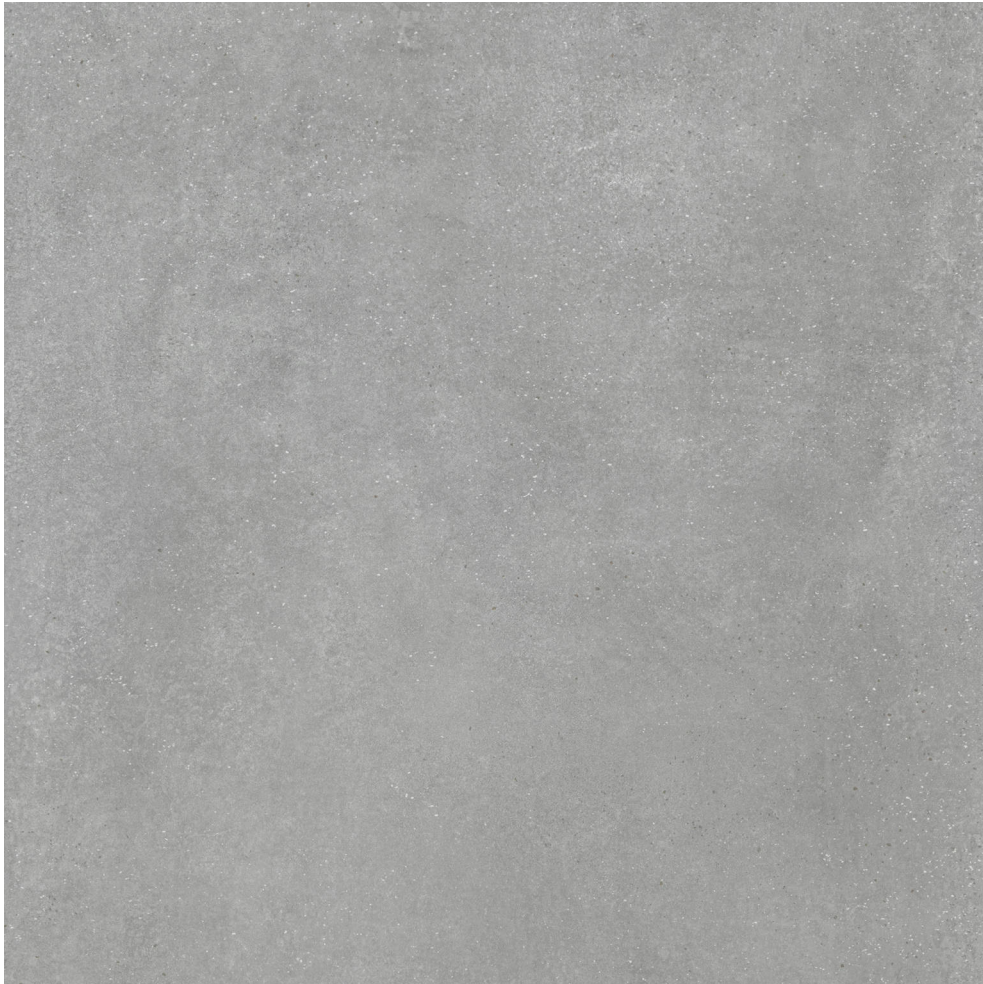

Tiles by Kia

PRODUCT ASHLAND 48X48 GREY

Tile | 48"x48" | Porcelain

GRAPHIC VARIETY

DETAILS

ROOM SCENES

TECHNICAL DATA

CODE: QUAS-GR-7

NAME: Ashland 48X48 Grey

SIZE: 48"x48"

SERIES: Ashland

FINISH: Matt

LOOK: Concrete

BILLING UNIT: SF

EDGE: Rectified

FAMILY: Tile

FROST RESISTANCE: Yes

PEI: 4

SHADE VARIATION: V2

SPECIAL ORDER: Special Order

STYLE: Contemporary

SUITABLE FOR: Indoor|Shower|Outdoor

TPOLOGY: Porcelain

TYPE OF PIECE: Field Tile