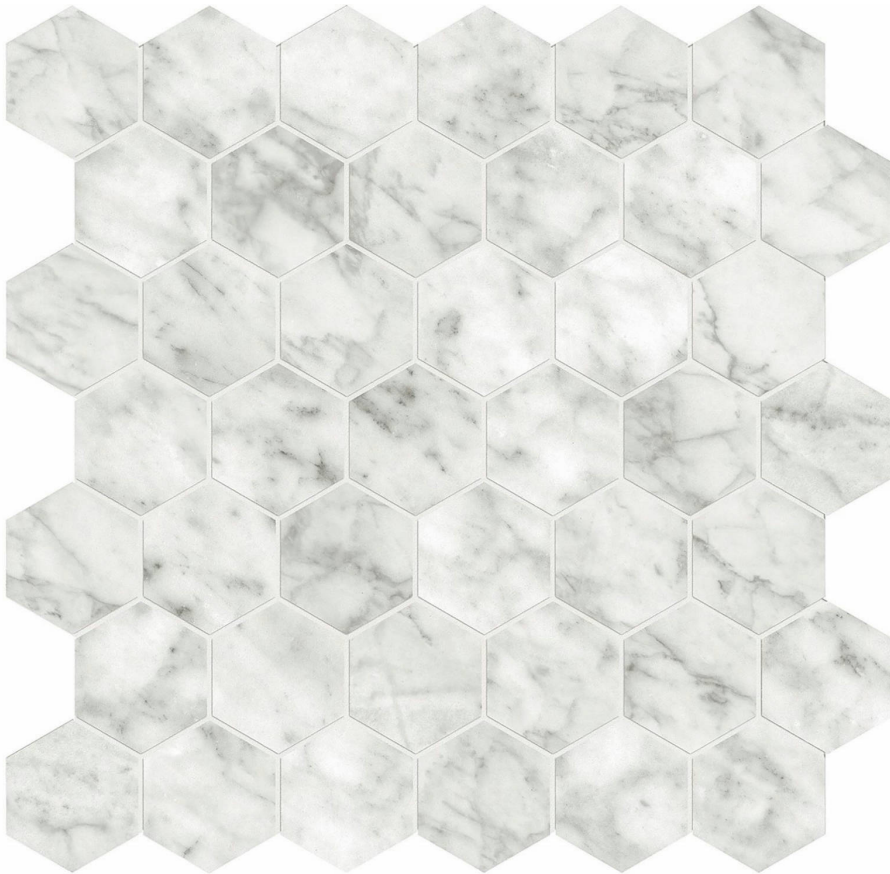

Tiles by Kia

PRODUCT SAN GIULIO GIOIA HONED 2

Tile | 12"x13" | Glazed Porcelain

GRAPHIC VARIETY

TECHNICAL DATA

CODE: QULX-SA-M2H

NAME: San Giulio Gioia Honed 2

SIZE: 12"x13"

SERIES: Luxury

FINISH: Matt

LOOK: Marble Look

BILLING UNIT: SF

EDGE: Rectified

FAMILY: Tile

STYLE: Contemporary

SUITABLE FOR: Backsplash,Indoor,Shower