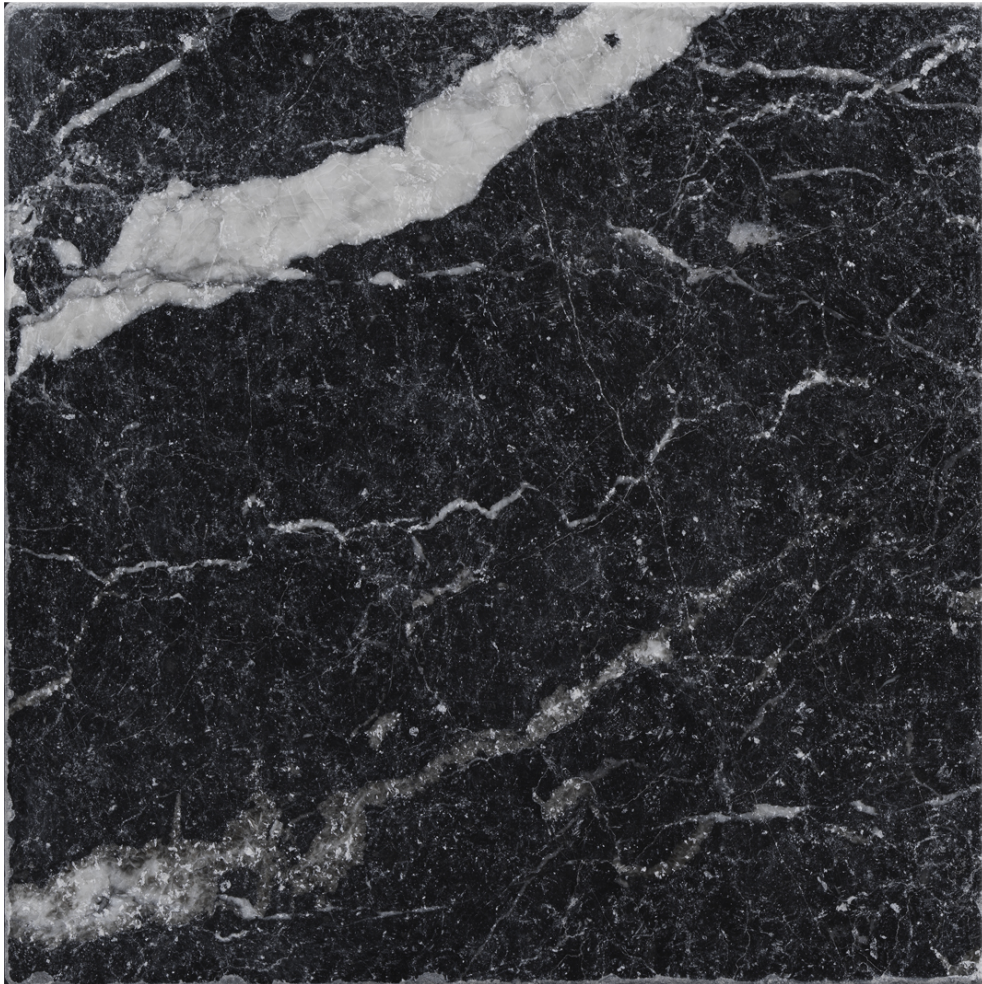

Tiles by Kia

PRODUCT OBSESSION 10X10 NERO

Tile | 10"x10" | Glazed Porcelain

ROOM SCENES

TECHNICAL DATA

CODE: QUOB-NE-3
NAME: Obsession 10x10 Nero
SIZE: 10"x10"
SERIES: Obsession
FINISH: Matt
LOOK: Marble Look
BREAKING STRENGTH (APH): ≥ 1300 N
BILLING UNIT: SF
CHEMICAL RESISTANCE (APH): GA GLA GHA
DCOF (APH): > 0.42
STATUS: Coming soon
FAMILY: Tile
FROST RESISTANCE: Yes
MOHS (APH): 6
PEI: 3
R VALUE (APH): R9
SHADE VARIATION: V1
STAIN RESISTANCE (APH): 5
STYLE: Classic
SUITABLE FOR: Backsplash|Indoor|Shower
TYPOLOGY: Glazed Porcelain
THICKNESS (APH): 9 mm
TYPE OF PIECE: Field Tile
USE: Floor and Wall
WATER ABSORPTION (APH): $\leq 0.5\%$
NOTES: 22 graphic variations