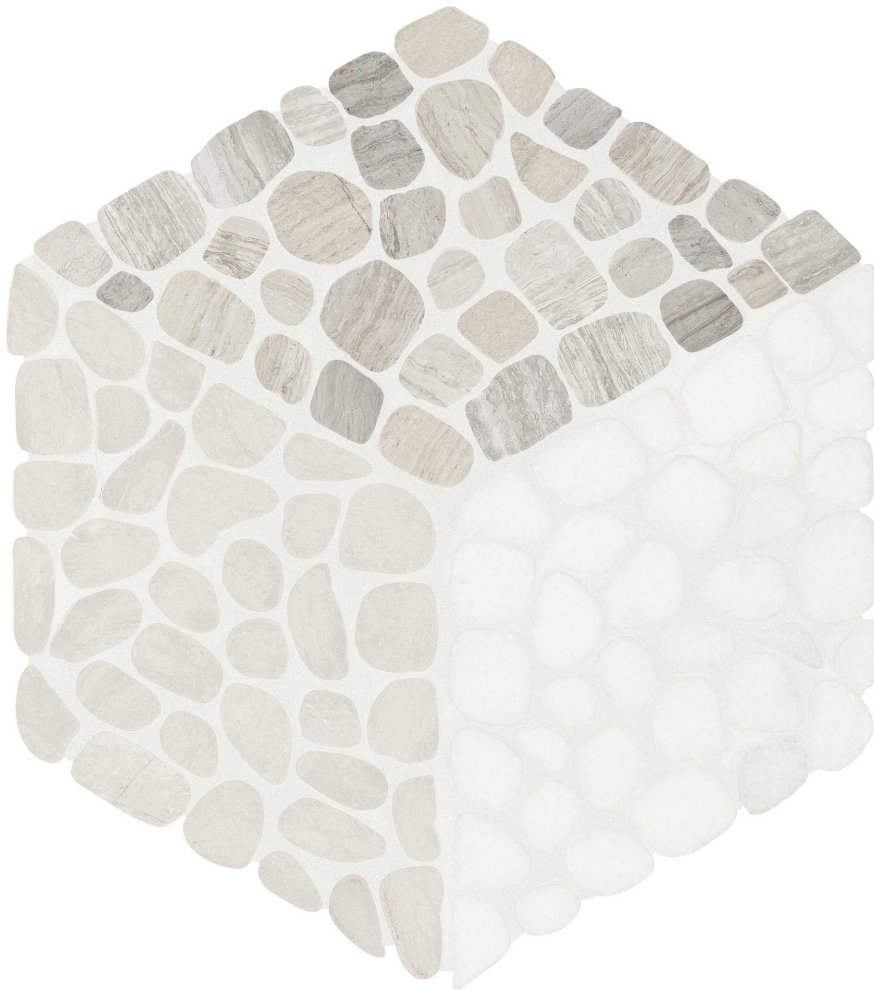

Tiles by Kia

PRODUCT CABANA HORIZON NODE PEBBLE

Stone | 10.2"x11.8" | Natural Stone

TECHNICAL DATA

CODE: AS5001-04520

NAME: Cabana Horizon Node Pebble

SIZE: 10.2"×11.8"

SERIES: Cabana

FINISH: Tumbled

BILLING UNIT: SF

FAMILY: Stone

SUITABLE FOR: Indoor|Shower

TYPOLOGY: Natural Stone

TYPE OF PIECE: Mosaic

USE: Floor and Wall

NOTES: Mosaic sheet sizes are nominal and may vary slightly due to standard manufacturing tolerances.