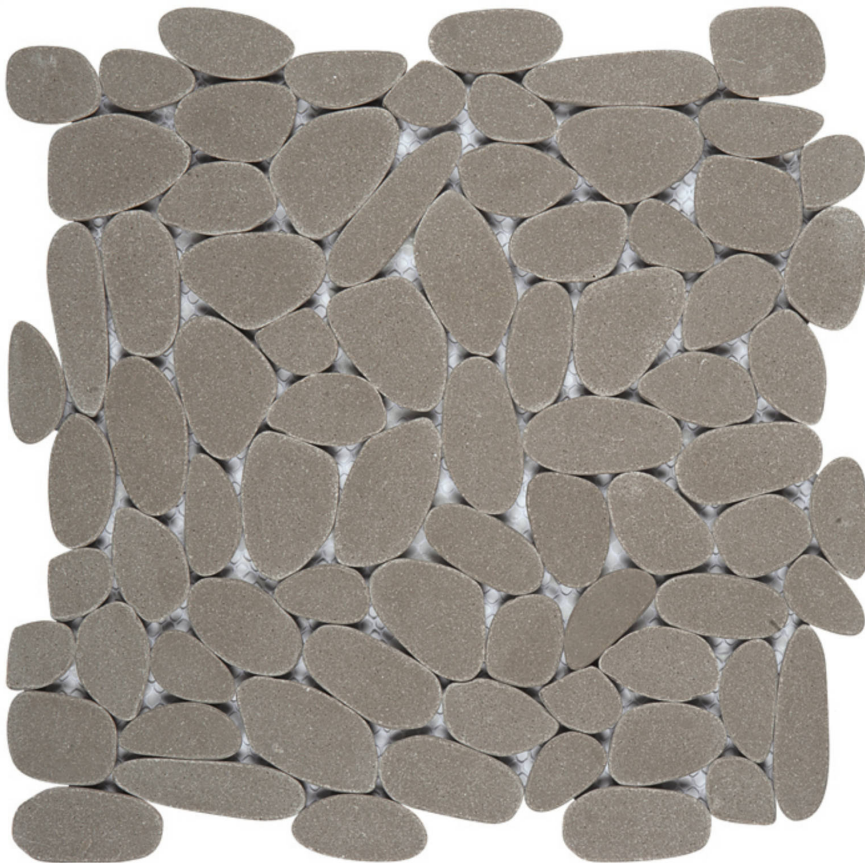

Tiles by Kia

PRODUCT

LIGHT GREY SLICED RECONSTITUTED PEBBLE INTERLOCKING MOSAIC

Mosaic and Decorative Tile | 12"x12" | Natural Stone

TECHNICAL DATA

CODE: RVCHAWP030

NAME: Light Grey Sliced Reconstituted Pebble Interlocking Mosaic

SIZE: 12"x12"

SERIES: Chelsea Collection

LOOK: Multi-Look Mosaics

BILLING UNIT: SH

FAMILY: Mosaic and Decorative Tile

SUITABLE FOR: Backsplash, Indoor

TPOLOGY: Natural Stone

TYPE OF PIECE: Mosaic