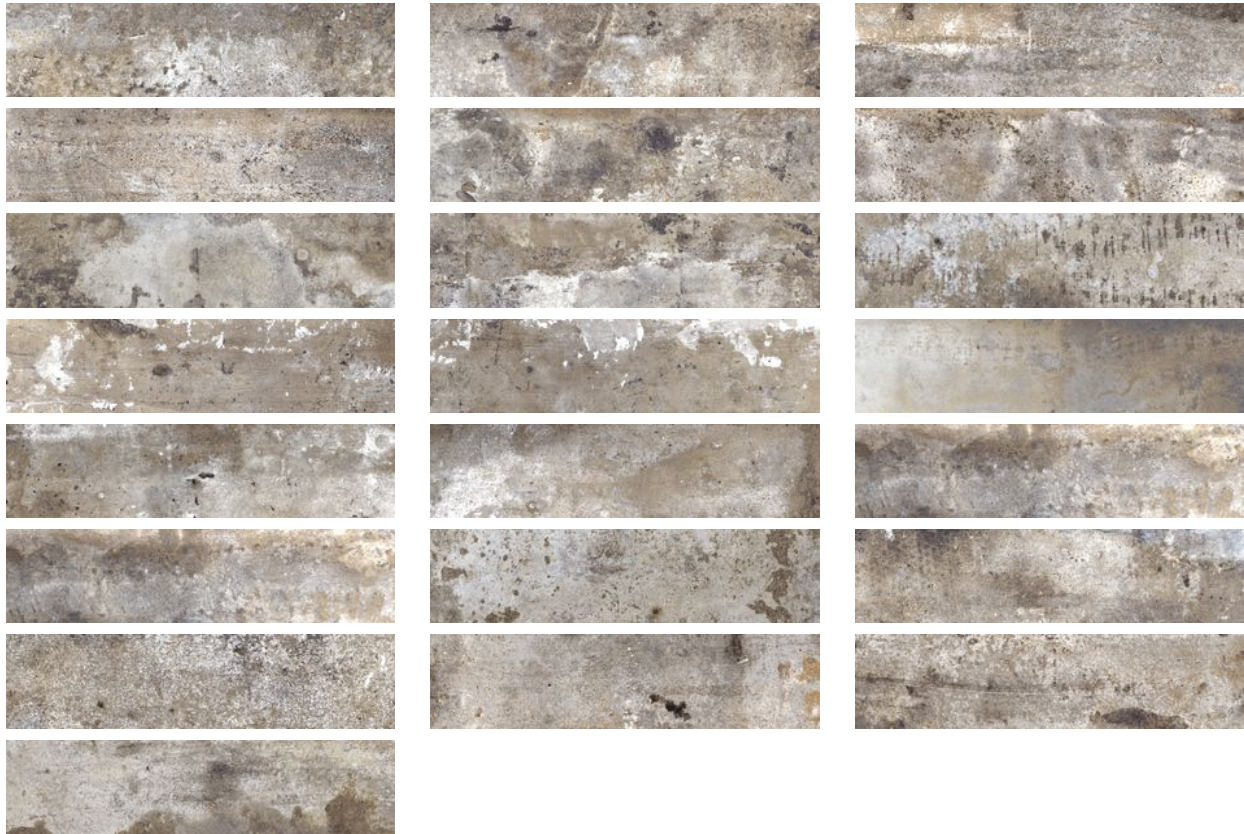

Tiles by Kia

PRODUCT
BRIX 2X10 MUD

Tile | 2"x10" | Glazed Porcelain

GRAPHIC VARIETY

ROOM SCENES

TECHNICAL DATA

CODE: QUBX-MD-1

NAME: Brix 2x10 Mud

SIZE: 2"x10"

SERIES: Brix

FINISH: Natural

LOOK: Terracotta

BILLING UNIT: SF

FAMILY: Tile

FROST RESISTANCE: Yes

PEI: 4

SHADE VARIATION: V4

STYLE: Rustic

SUITABLE FOR: Indoor|Shower|Backsplash|Outdoor

TPOLOGY: Glazed Porcelain

THICKNESS (APH): 10 mm

TYPE OF PIECE: Field Tile

USE: Floor and Wall

NOTES: The manufacturer of this tile states that it must be set with a 1CM (approx 3/8") grout joint. This is figured in the sf coverage of the tile. The carton with the correct grout joint covers 6.24 sf.