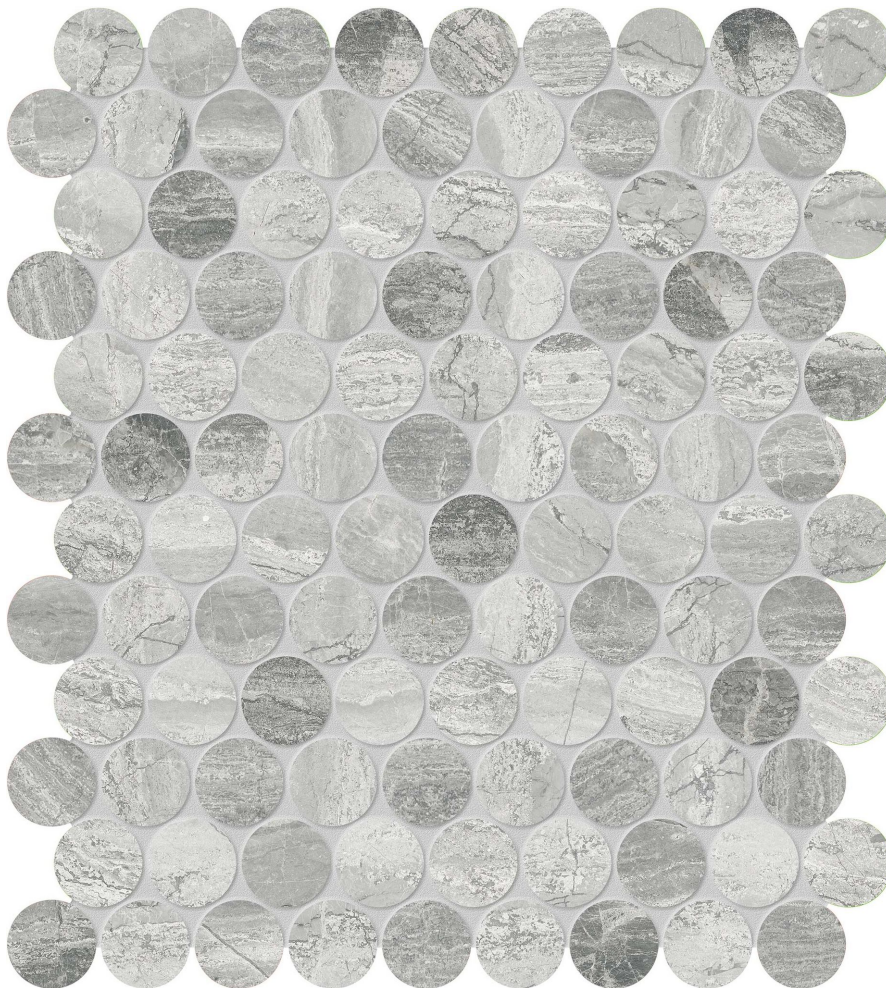

### **VOLCANA NOTTE 1.25 PENNY ROUND MOSAIC**

---

Stone | 10"x14" | Marble

### TECHNICAL DATA

CODE: AS5001-03270

NAME: Volcana Notte 1.25 Penny Round Mosaic

SIZE: 10"x14"

SERIES: Volcana Notte

FINISH: Honed

BILLING UNIT: SF

FAMILY: Stone

MOSAIC CHIP SIZE: 1.25"x1.25"

SUITABLE FOR: Indoor|Shower

TYPOLOGY: Marble

TYPE OF PIECE: Mosaic

USE: Floor and Wall

NOTES: Sheet size shown is approximate. Actual dimensions refer to individual mosaic chips.