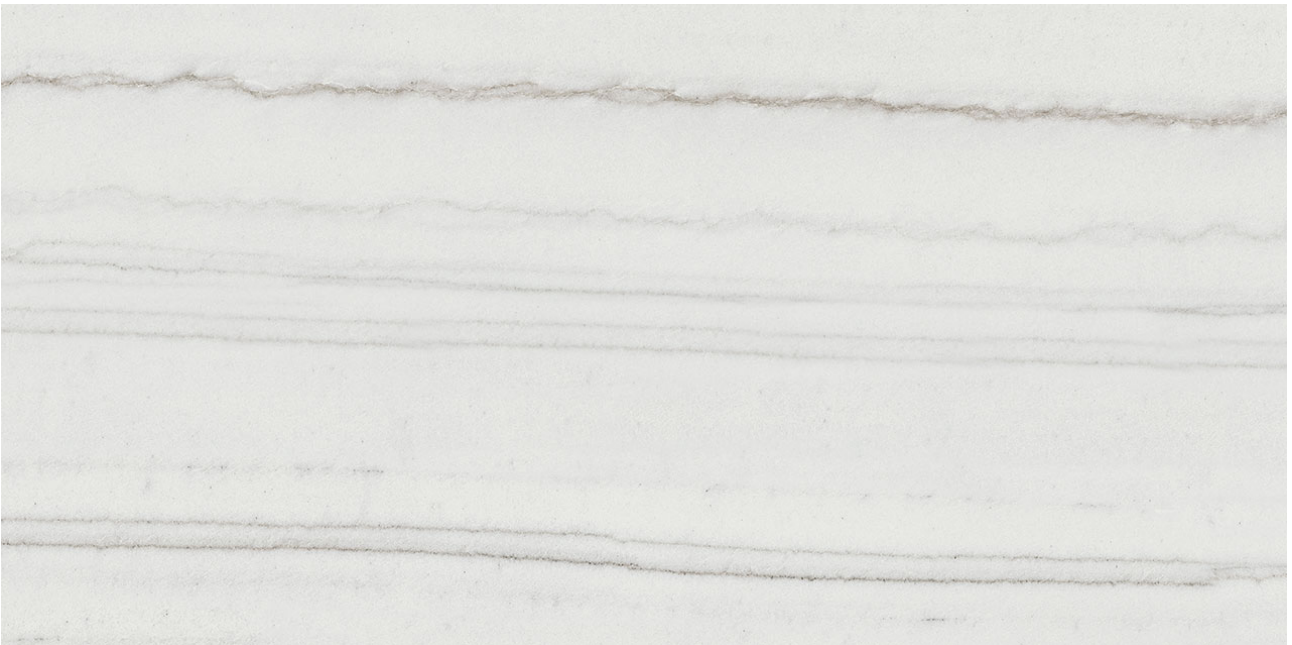

Tiles by Kia

PRODUCT

ROYAL STONWORKS 12X24 TUSCAN WHITE VEIN HONED

Tile | 12"x24" | Porcelain

TECHNICAL DATA

CODE: QUSW-TW-5H

NAME: Royal Stoneworks 12X24 Tuscan White Vein Honed

SIZE: 12"x24"

SERIES: Royal Stoneworks

FINISH: Honed

LOOK: Stone Look

EDGE: Rectified

FAMILY: Tile

FROST RESISTANCE: Yes

SPECIAL ORDER: Special Order

STYLE: Contemporary