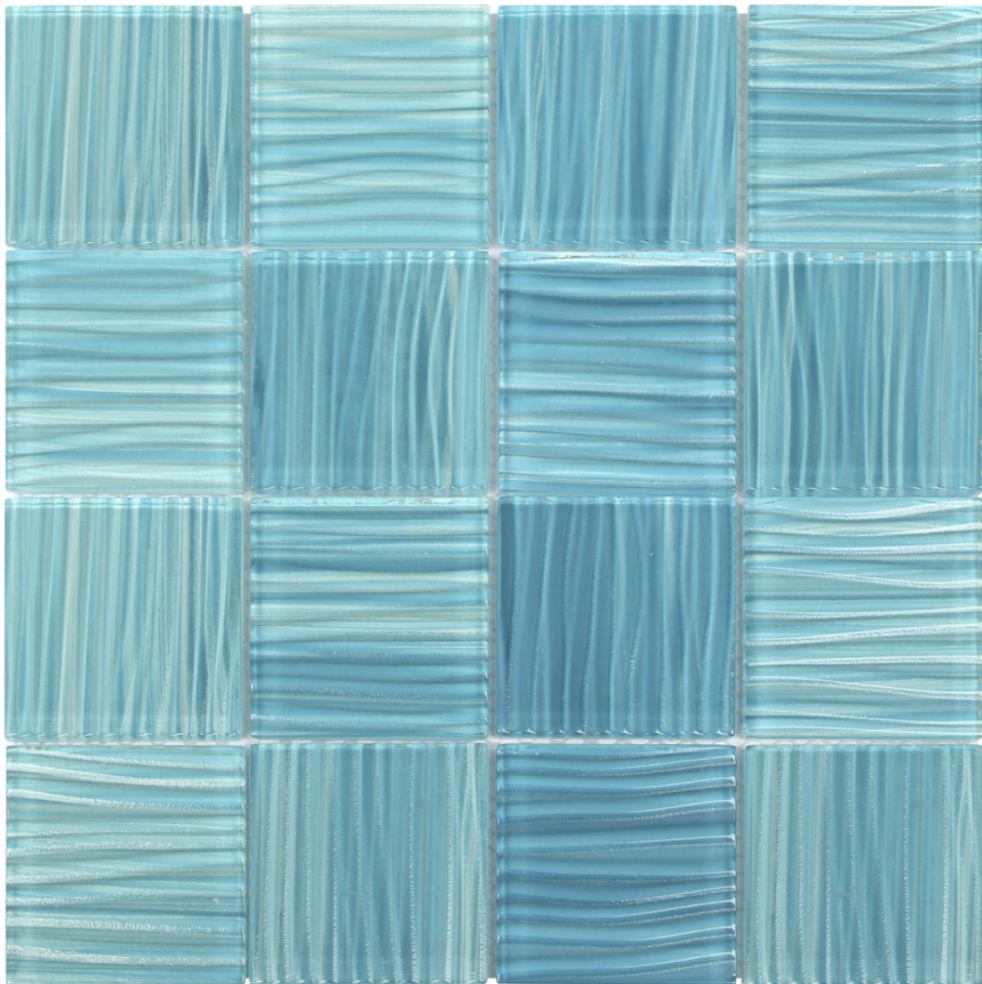

Tiles by Kia

PRODUCT

3"X3" GLASS POOL STRIPED AQUAMARINE MOSAIC

Mosaic and Decorative Tile | 12"x12" | Glass

TECHNICAL DATA

CODE: RVCHAWV044

NAME: 3"X3" Glass Pool Striped Aquamarine Mosaic

SIZE: 12"x12"

SERIES: Chelsea Collection

LOOK: Multi-Look Mosaics

BILLING UNIT: SH

FAMILY: Mosaic and Decorative Tile

MOSAIC CHIP SIZE: 3"x3"

SUITABLE FOR: Backsplash,Indoor,Outdoor,Shower,Pool

TYPOLOGY: Glass

TYPE OF PIECE: Mosaic