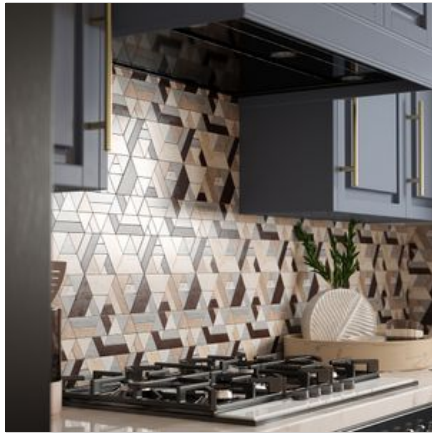

Tiles by Kia

PRODUCT MEADOW MOSAIC

Mosaic and Decorative Tile | 12"x9" | Marble

DETAILS

ROOM SCENES

TECHNICAL DATA

CODE: RVHA103
NAME: Meadow Mosaic
SIZE: 12"x9"
SERIES: Hamptons Collection
FINISH: Gloss
LOOK: Multi-Look Mosaics
BILLING UNIT: SH
FAMILY: Mosaic and Decorative Tile
SHADE VARIATION: V4
STYLE: Contemporary
SUITABLE FOR: Backsplash, Indoor
TYPOLOGY: Marble
TYPE OF PIECE: Mosaic
USE: Floor and Wall