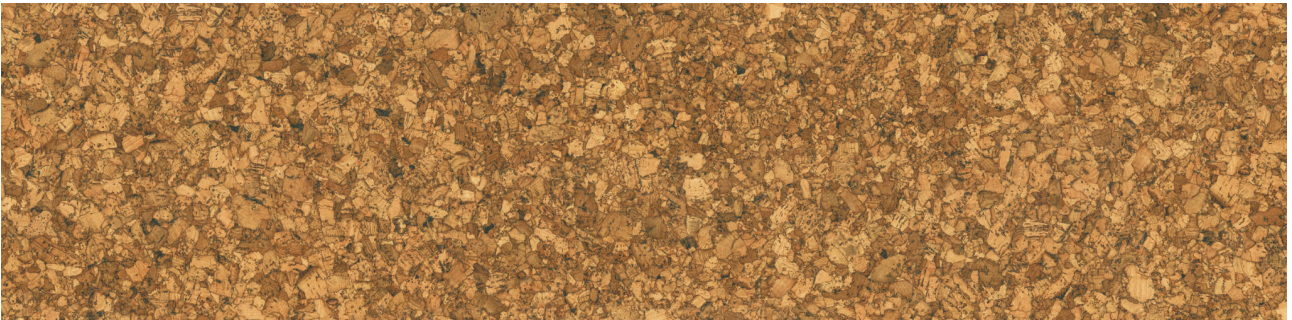

# Tiles by Kia

---

## PRODUCT CORK CLICK PICO

---

Waterproof Flooring | 12"x48,6" | HDF

## TECHNICAL DATA

CODE: LCCORK202010

NAME: Cork Click Pico

SIZE: 12"x48,6"

SERIES: True Earth Cork Click

FINISH: Matt

LOOK: Wood Look

CLICK SYSTEM: UNICLIC system

SURFACE TEXTURE: Cork

TYPOLOGY: HDF

TYPE OF PIECE: Field Tile

TOTAL THICKNESS: 10 mm

USE: Floor only

WEAR LAYER: AC5 Hotcoat® with aluminum oxide

NOTES: These SKUs are special order and take approximately two weeks to deliver