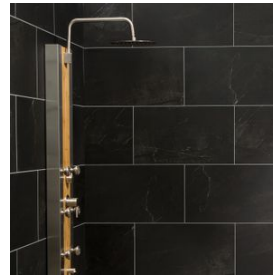

## SERIES BLACK ICE

---

Stone Look | | SPC

## PRODUCTS

**Black Ice Shower Bench 26x18.63x3**  
26"x18.63"x3" | SPC

**Black Ice 94" Trim Kit, 2 Inside Corners, 2 J Trims, 2 L Trims**  
25"x15" | SPC

**Black Ice Wall Tile 25x15**  
25"x15" | SPC

**Black Ice Shower Niche 14.5 x12 Inside**  
14.5"x12"x2" | SPC