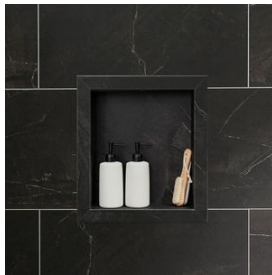

## SERIES BLACK ICE

---

Stone Look | | SPC

## PRODUCTS

**Black Ice Shower Bench 26x18.63x3**  
26"x18.63"x3" | SPC

**Black Ice 94" Trim Kit, 2 Inside Corners, 2 J Trims, 2 L Trims**  
25"x15" | SPC

**Black Ice Wall Tile 25x15**  
25"x15" | SPC

**Black Ice Shower Niche 14.5 x12 Inside**  
14.5"x12"x2" | SPC

**Black Ice Shower Shelf 14.56x7.12x2**  
14.5"x12"x2" | SPC