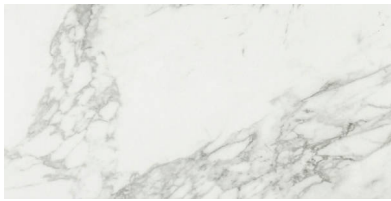

Tiles by Kia

PRODUCT ARABESCATO VERONA HONED 12X24

Tile | 12"x24" | Glazed Porcelain

GRAPHIC VARIETY

TECHNICAL DATA

CODE: QULX-AR-2H
NAME: Arabescato Verona Honed 12X24
SIZE: 12"x24"
SERIES: Luxury
FINISH: Matt
LOOK: Marble Look
BILLING UNIT: SF
EDGE: Rectified
FAMILY: Tile
FROST RESISTANCE: Yes
PEI: 4
STYLE: Contemporary
SUITABLE FOR: Indoor, Shower
TYPOLOGY: Glazed Porcelain
TYPE OF PIECE: Field Tile
USE: Floor and Wall